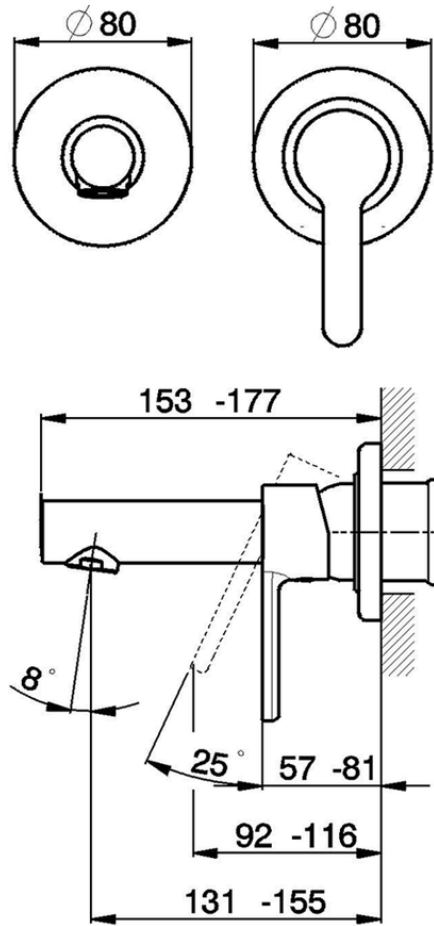

Exposed part for single lever washbasin valve H2_H2005510

H2005510

<https://en.huberitalia.com/exposed-part-for-single-lever-washbasin-valve-h2-h2005510>

Piastra/Plate/Plaque/Platte/Placa

2-3mm: XX 56-76

10mm: XX 48-68