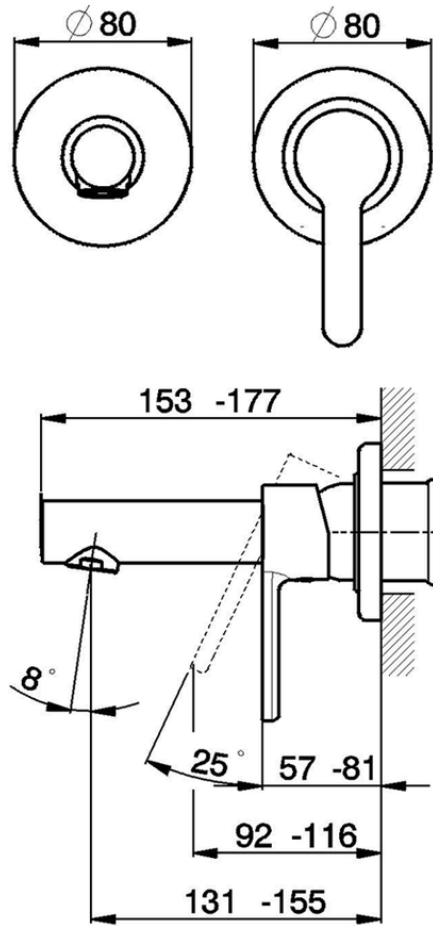

Exposed part for single lever washbasin valve H2\_H2005510

H2005510

<https://en.huberitalia.com/exposed-part-for-single-lever-washbasin-valve-h2-h2005510>

Piastra/Plate/Plaque/Platte/Placa

2-3mm: XX 56-76

10mm: XX 48-68