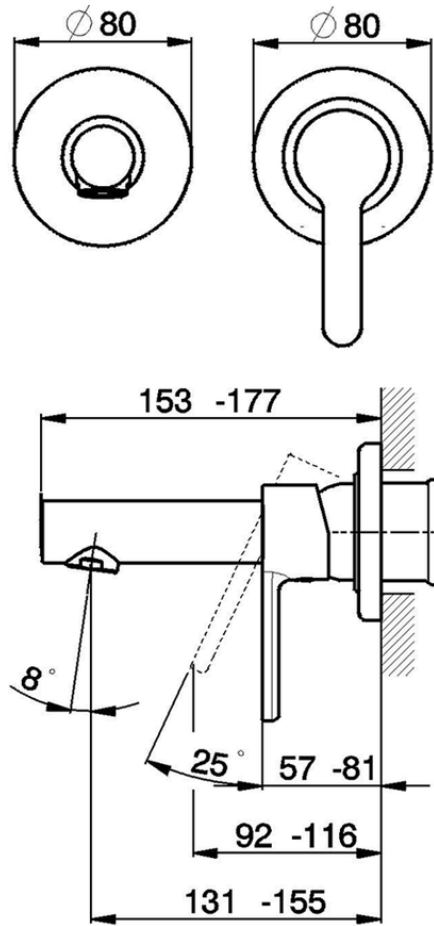

Exposed part for single lever washbasin valve H2\_H2005510

H2005510

<https://en.huberitalia.com/exposed-part-for-single-lever-washbasin-valve-h2-h2005510>

Piastra/Plate/Plaque/Platte/Placa

2-3mm: XX 56-76

10mm: XX 48-68