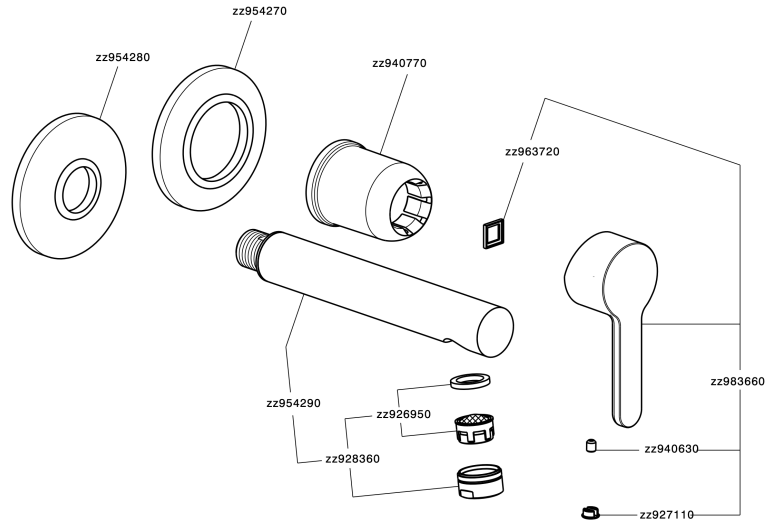

Exposed part for single lever washbasin valve H2_H2005510

H2005510

<https://en.huberitalia.com/exposed-part-for-single-lever-washbasin-valve-h2-h2005510>

Concealed single lever washbasin mixer Easy-Box CONCEALED_ZB002450

ZB002450

<https://en.huberitalia.com/concealed-single-lever-washbasin-mixer-easy-box-concealed-zb002450>

2026-04-06