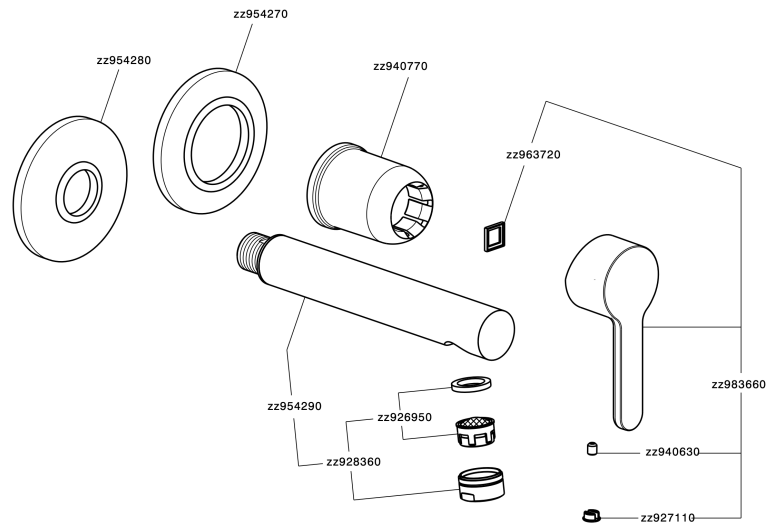

Exposed part for single lever washbasin valve H2_H2005510

H2005510

<https://en.huberitalia.com/exposed-part-for-single-lever-washbasin-valve-h2-h2005510>

Concealed single lever washbasin mixer Easy-Box CONCEALED_ZB002450

ZB002450

<https://en.huberitalia.com/concealed-single-lever-washbasin-mixer-easy-box-concealed-zb002450>

2026-04-06