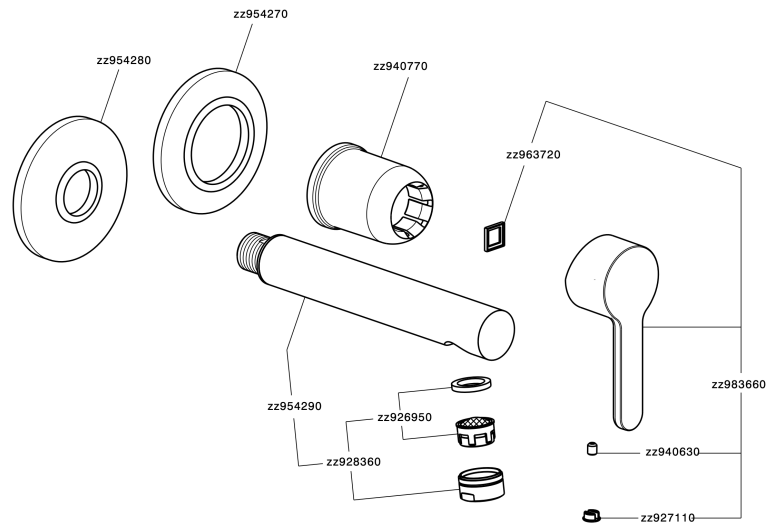

Exposed part for single lever washbasin valve H2_H2005510

H2005510

<https://en.huberitalia.com/exposed-part-for-single-lever-washbasin-valve-h2-h2005510>

Concealed single lever washbasin mixer Easy-Box CONCEALED_ZB002450

ZB002450

<https://en.huberitalia.com/concealed-single-lever-washbasin-mixer-easy-box-concealed-zb002450>

2026-04-28