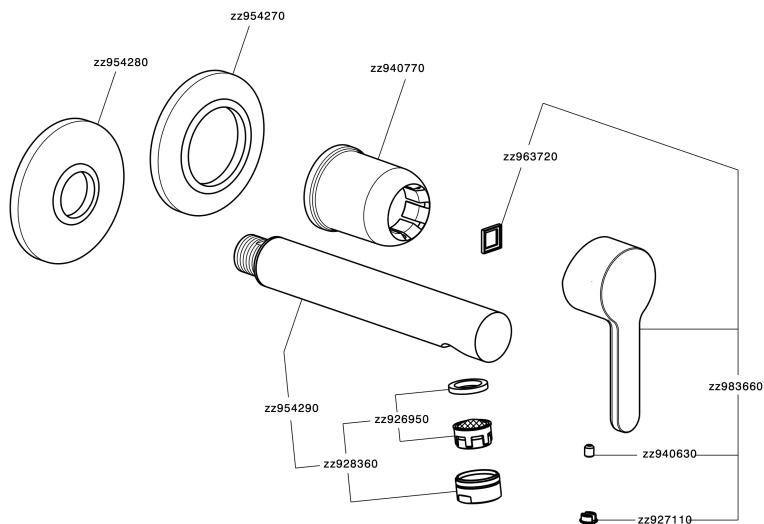

Exposed part for single lever washbasin valve H2_H2005510

H2005510

<https://en.huberitalia.com/exposed-part-for-single-lever-washbasin-valve-h2-h2005510>

Concealed single lever washbasin mixer Easy-Box CONCEALED_ZB002450

ZB002450

<https://en.huberitalia.com/concealed-single-lever-washbasin-mixer-easy-box-concealed-zb002450>

2026-06-13