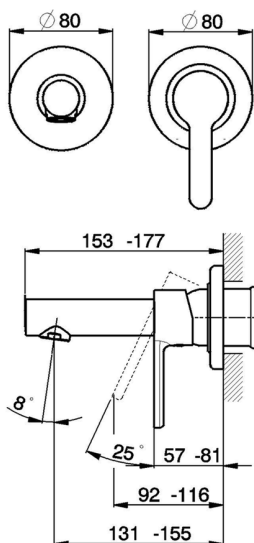

AVAILABLE FINISHINGS

CHARACTERISTICS

Installation **Concealed**

Required concealed parts **ZB002450**