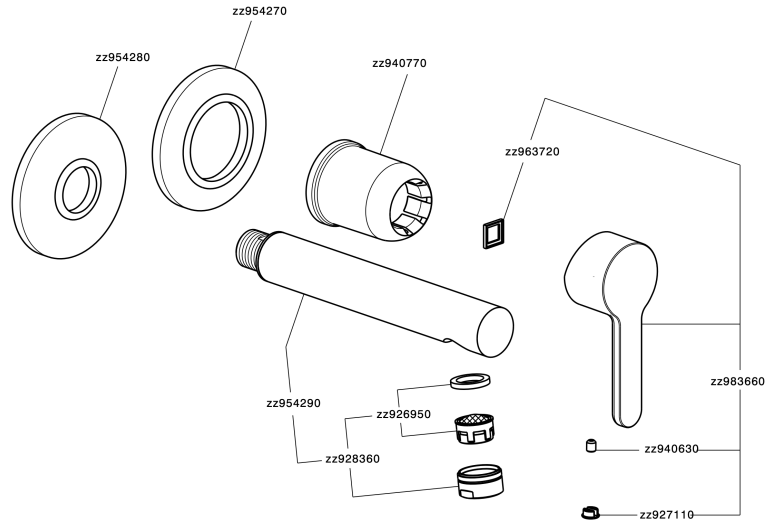

Exposed part for single lever washbasin valve H2_H2005510

H2005510

<https://en.huberitalia.com/exposed-part-for-single-lever-washbasin-valve-h2-h2005510>