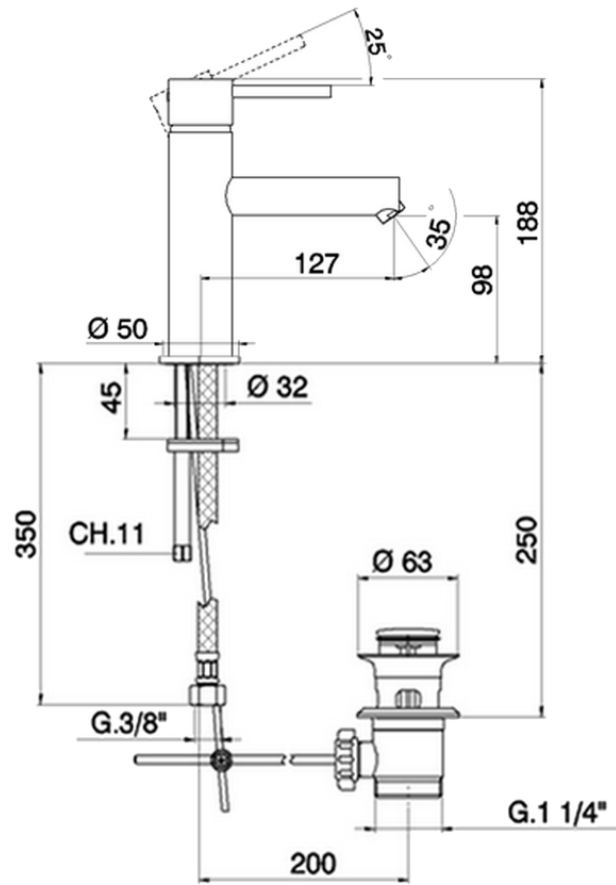

Single lever 'large' bidet mixer TRATTO EVO\_TV000590

TV000590

<https://en.huberitalia.com/single-lever-large-bidet-mixer-tratto-evo-tv000590>

2025-04-24