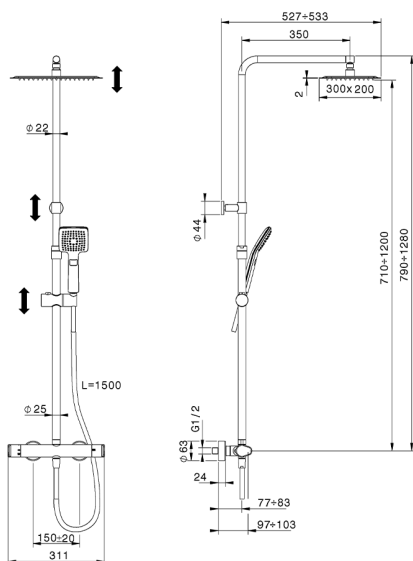

2-function Thermostatic shower set COLUMNS_H3C8403D

MODEL **H3C8403D40**

2-function Thermostatic shower set, 2-outlet deviasop, adjustable riser column, sliding handshower holder, 96x96 mm ABS 3 sprays handshower, 300x200 thick 2 mm Inox rectangular showerhead, 150 cm smooth SUPREME flexible hose

AVAILABLE FINISHINGS

40 Matt Black

CHARACTERISTICS

Cartridge Spare Parts **22.04A.AR - ZZ97279004**

Argo 2 (long filter) Thermostatic Valve

DeviaStop

The Huber Devia Stop technology allows to adjust the water flow and to direct it to the selected output point (overhead soaker, hand shower, etc).