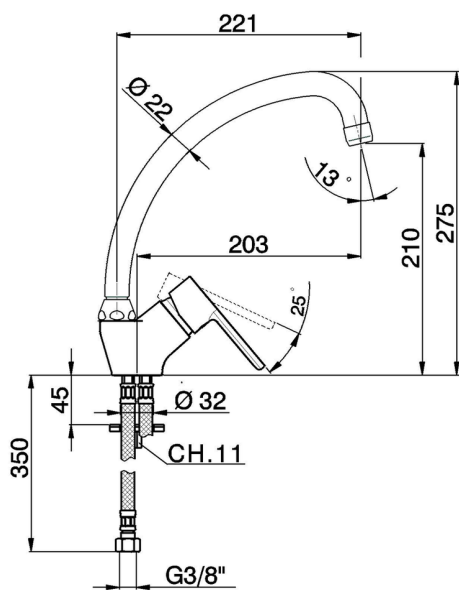

Single lever sink mixer KITCHEN_H2000520

MODEL **H2000520**

Single lever sink mixer, swivel spout, G.3/8" stainless steel flexible hoses

AVAILABLE FINISHINGS

CHARACTERISTICS

Cartridge Spare Parts **ZZ95409000**

35 mm Cartridge

EcoStop

EcoStop feature limits water flow to approximately 50% of maximum output with one point of resistance on setting. Push slightly past the middle stop only when full water output is required. This will save water up to 50%.