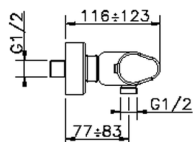

## Thermostatic shower mixer H3\_H3T01015

MODEL **H3T01015**

Thermostatic shower mixer, without shower set, 1/2" M flexible connection

### CHARACTERISTICS

Cartridge Spare Parts **22.04A.AR - ZZ97279004**

**Argo 2 (long filter) Thermostatic Valve**