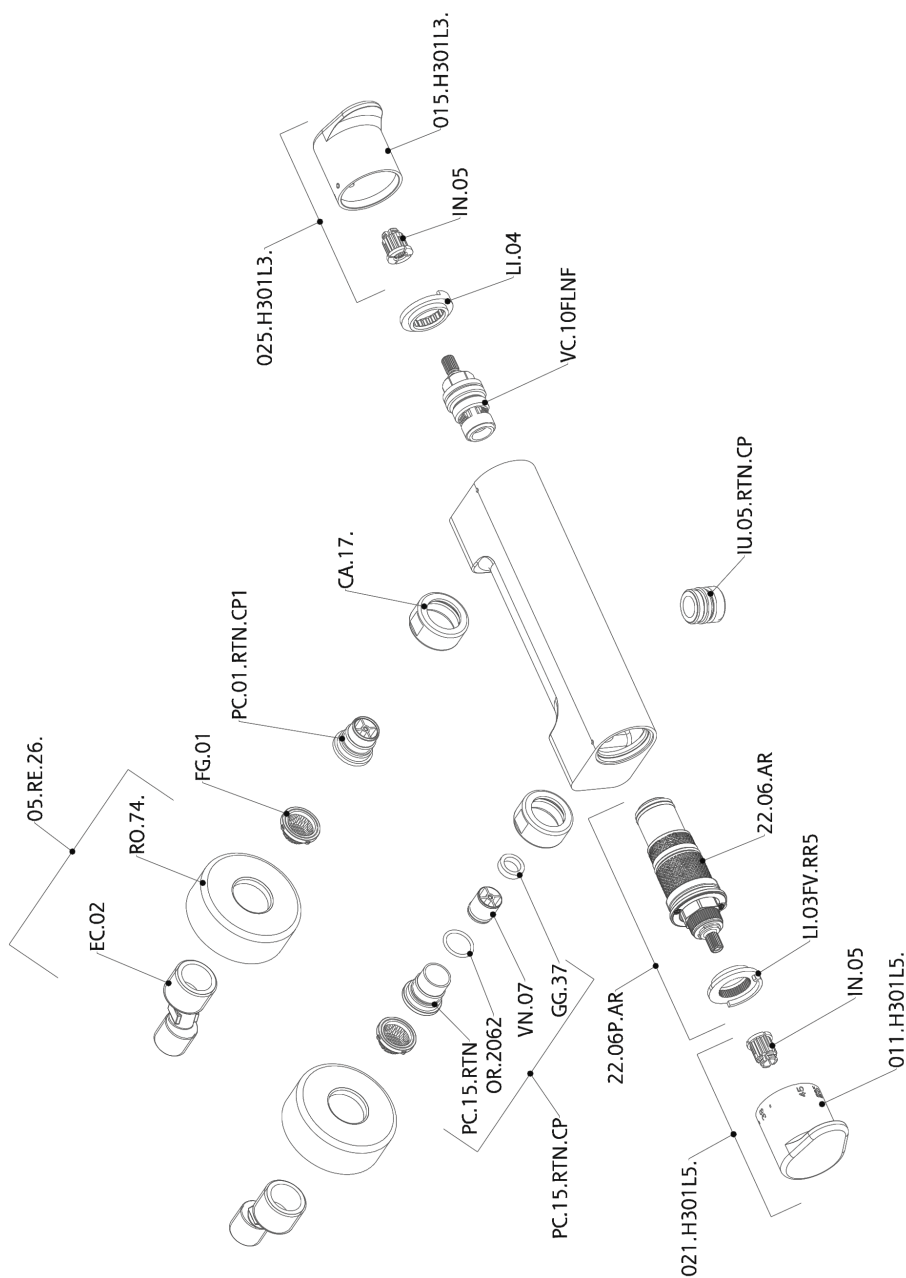

Thermostatic shower mixer H3_H3T01015

H3T01015

<https://en.huberitalia.com/thermostatic-shower-mixer-h3-h3t01015>

2026-05-15