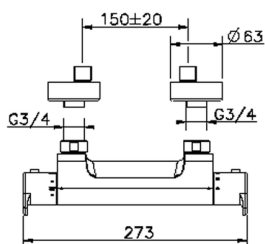

## Thermostatic shower mixer H3\_H3T01015

MODEL **H3T01015**

Thermostatic shower mixer, without shower set, 1/2" M flexible connection

### CHARACTERISTICS

Cartridge Spare Parts **22.04A.AR - ZZ97279004**

**Argo 2 (long filter) Thermostatic Valve**