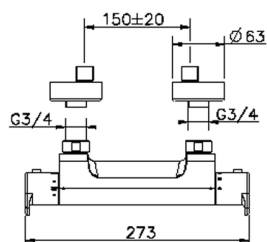

Thermostatic shower mixer H3_H3T01015

MODEL **H3T01015**

Thermostatic shower mixer, without shower set, 1/2" M flexible connection

AVAILABLE FINISHINGS

-  **21** 21 Chrome
-  **2F** 2F Brushed Nickel
-  **40** 40 Matt Black

CHARACTERISTICS

Cartridge Spare Parts **22.04A.AR - ZZ97279004**

Argo 2 (long filter) Thermostatic Valve

SafeTouch

The Huber SafeTouch system maintains the mixer body cool to the touch during operation.

Thermostatic