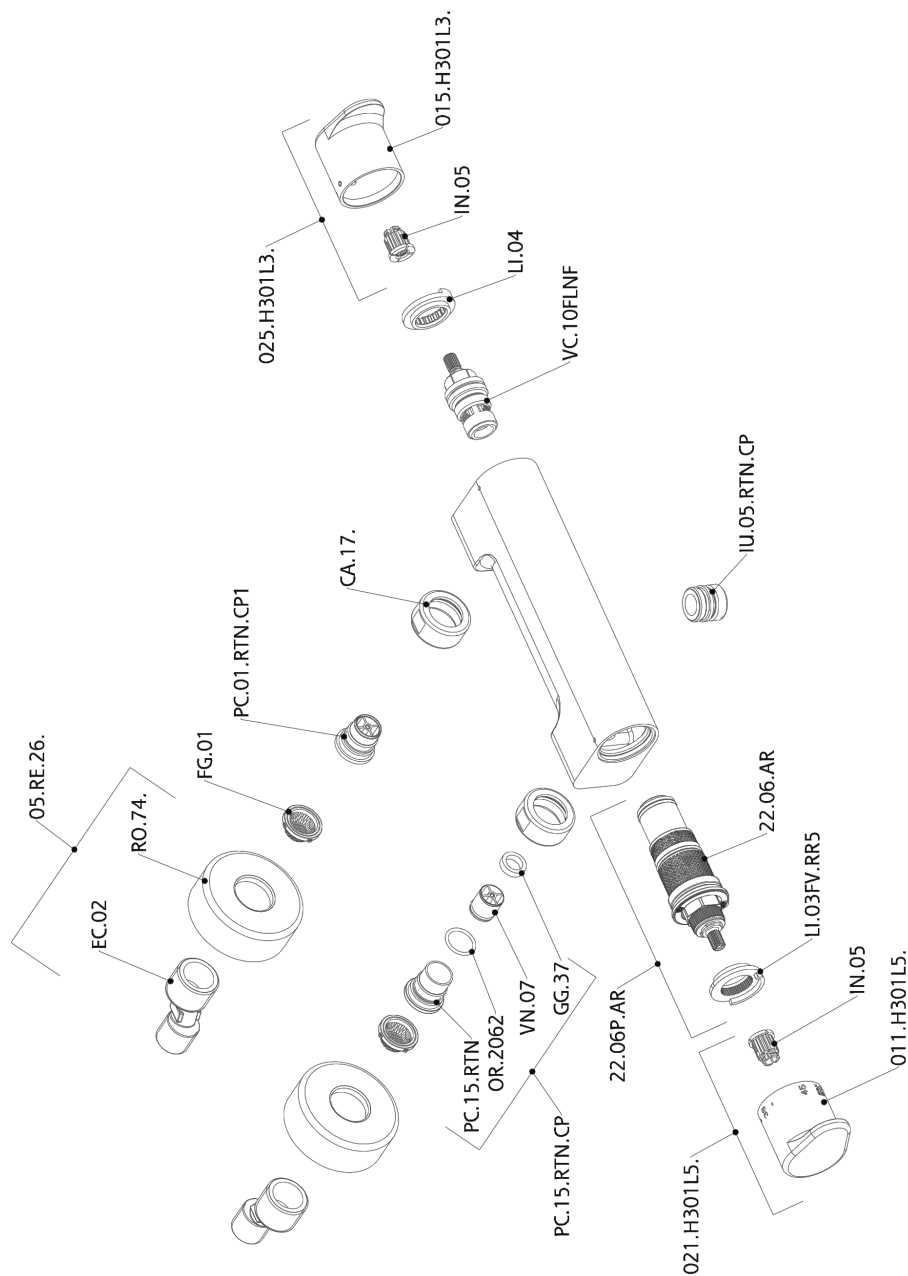

Thermostatic shower mixer H3_H3T01015

MODEL **H3T01015**

Thermostatic shower mixer, without shower set, 1/2" M flexible connection

AVAILABLE FINISHINGS

-  **21** 21 Chrome
-  **2F** 2F Brushed Nickel
-  **40** 40 Matt Black

CHARACTERISTICS

Cartridge Spare Parts **22.04A.AR - ZZ97279004**

Argo 2 (long filter) Thermostatic Valve

SafeTouch

The Huber SafeTouch system maintains the mixer body cool to the touch during operation.

Thermostatic

The Huber thermostatic is your personal water manager, helping you to handle, control and save water and energy.

Thermostatic shower mixer H3_H3T01015

H3T01015

<https://en.huberitalia.com/thermostatic-shower-mixer-h3-h3t01015>