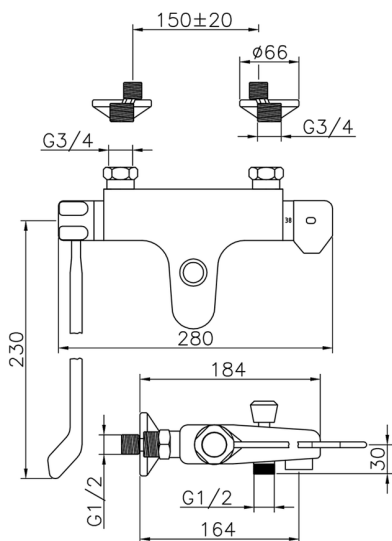

Thermostatic bath mixer CLINIC&TECHNICAL_CLT25030

MODEL **CLT25030**

Thermostatic bath mixer, without shower set, 1/2" M flexible connection, with long lever

AVAILABLE FINISHINGS

21 21 Chrome

CHARACTERISTICS

Cartridge Spare Parts **24.04A.PP**

8x20 Plus P Thermostatic Valve

Thermostatic

The Huber thermostatic is your personal water manager, helping you to handle, control and save water and energy.

2024-09-19