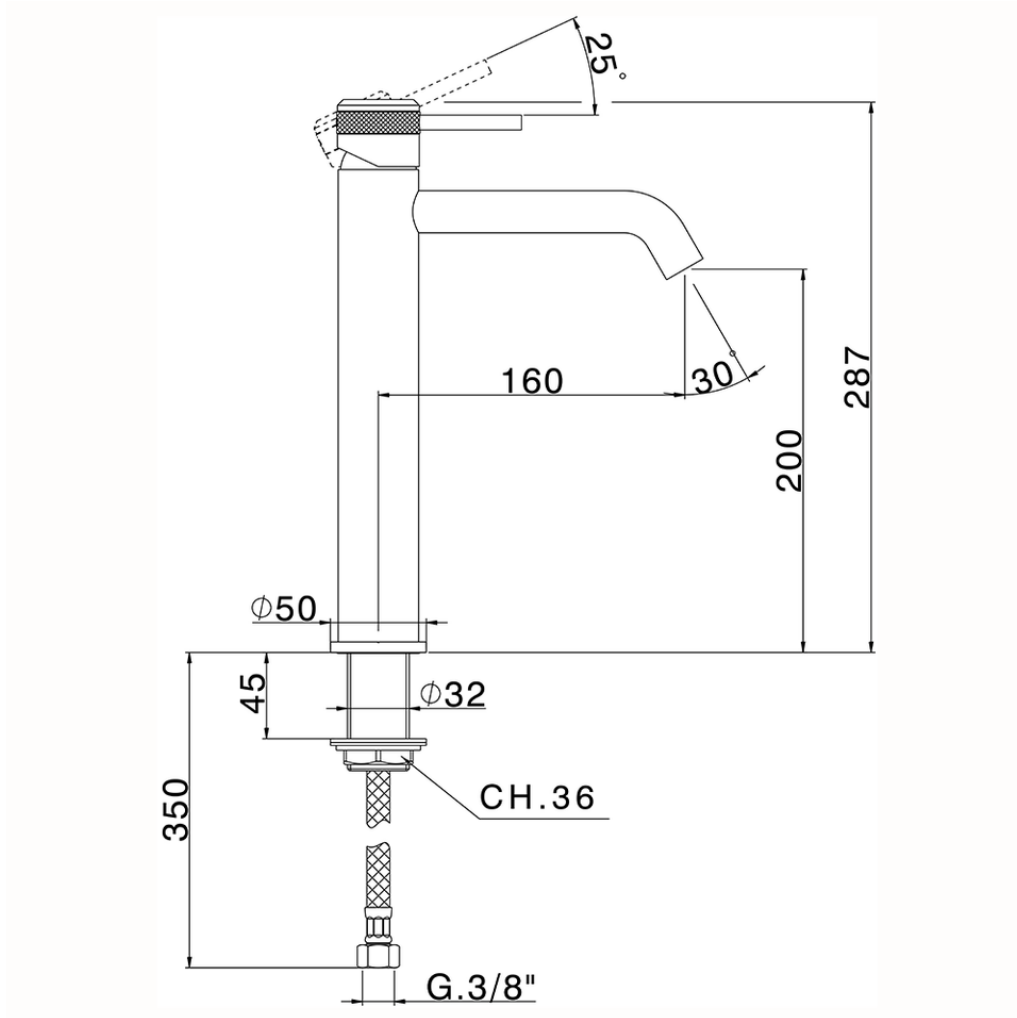

Single lever tall washbasin mixer CHRONOS_CR003540

CR003540

<https://en.huberitalia.com/single-lever-tall-washbasin-mixer-chronos-cr003540>

2024-11-21