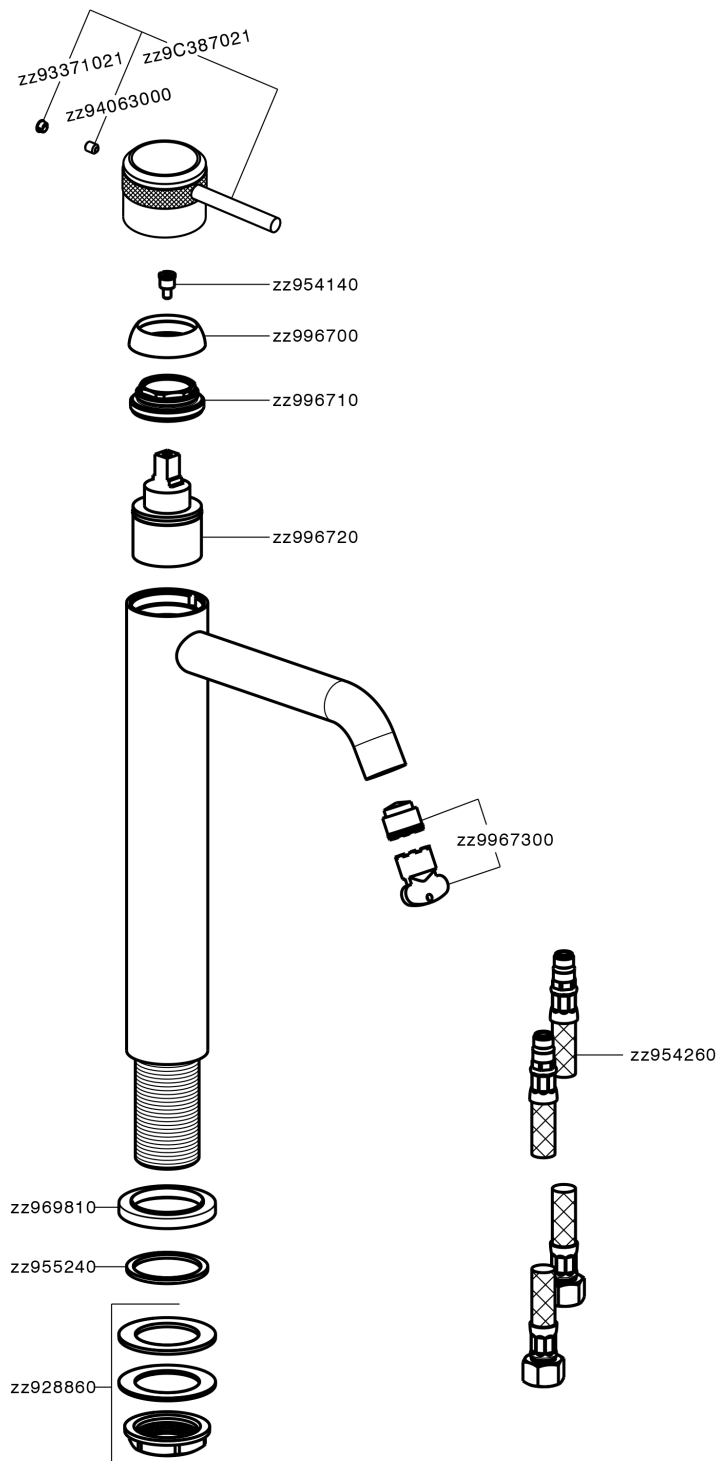

Single lever tall washbasin mixer CHRONOS_CR003540

CR003540

<https://en.huberitalia.com/single-lever-tall-washbasin-mixer-chronos-cr003540>

2024-11-24