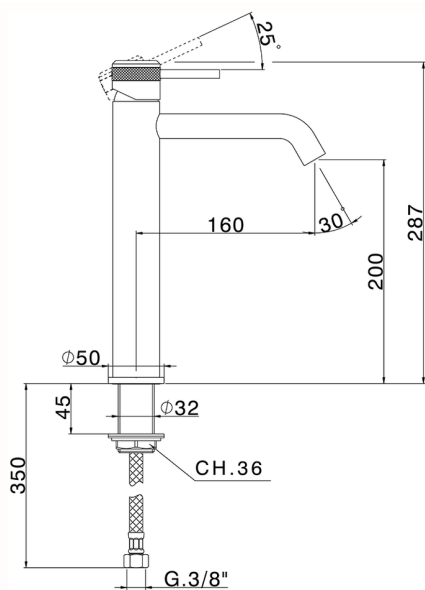

## Single lever tall washbasin mixer CHRONOS\_CR003540

MODEL **CR003540**

Single lever tall washbasin mixer, without automatic pop-up waste, G.3/8" stainless steel flexible hoses

### CHARACTERISTICS

Cartridge Spare Parts **ZZ99672000**

**35 mm Cartridge**

### EcoStop

EcoStop feature limits water flow to approximately 50% of maximum output with one point of resistance on setting. Push slightly past the middle stop only when full water output is required. This will save water up to 50%.

## Single lever tall washbasin mixer CHRONOS\_CR003540

CR003540

<https://en.huberitalia.com/single-lever-tall-washbasin-mixer-chronos-cr003540>

2024-11-21