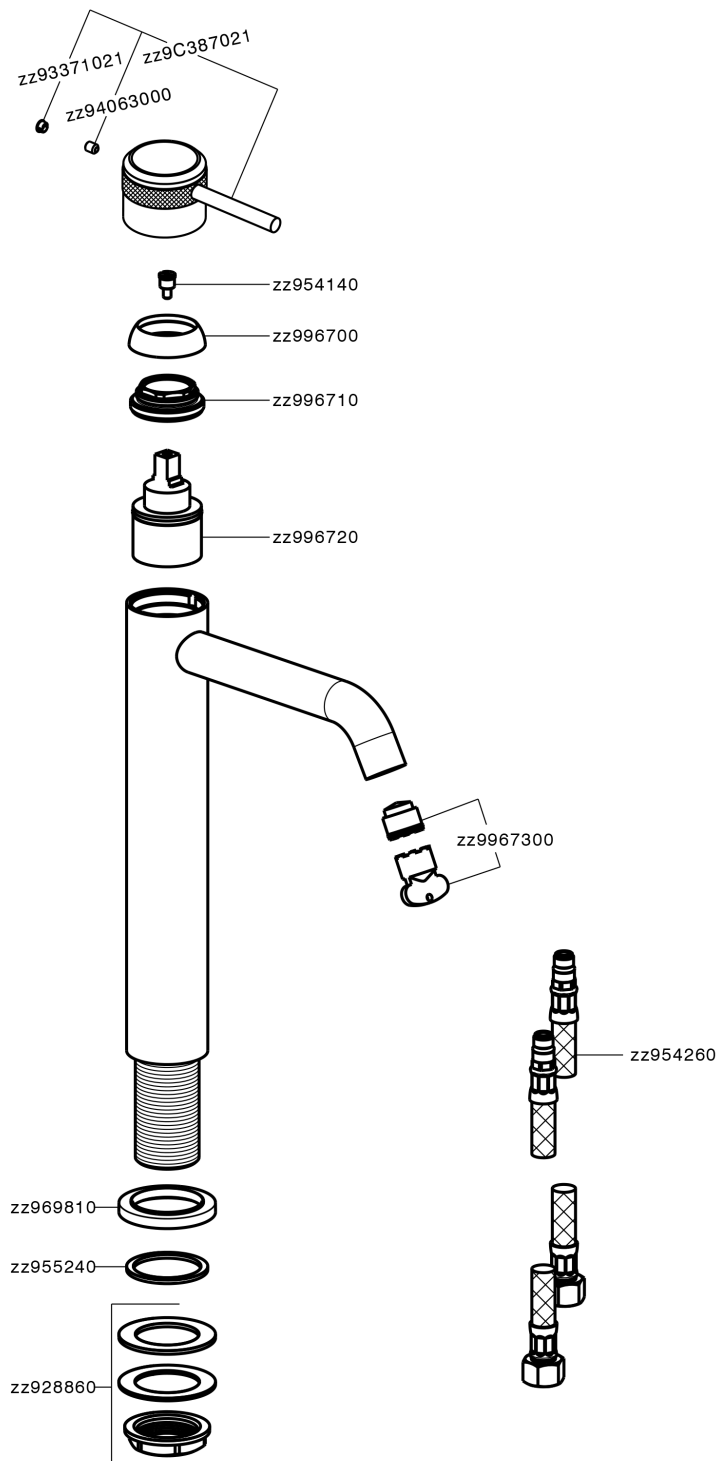

## Single lever tall washbasin mixer CHRONOS\_CR003540

MODEL **CR003540**

Single lever tall washbasin mixer, without automatic pop-up waste, G.3/8" stainless steel flexible hoses

### CHARACTERISTICS

Cartridge Spare Parts **ZZ99672000**

**35 mm Cartridge**

### EcoStop

EcoStop feature limits water flow to approximately 50% of maximum output with one point of resistance on setting. Push slightly past the middle stop only when full water output is required. This will save water up to 50%.

## Single lever tall washbasin mixer CHRONOS\_CR003540

CR003540

<https://en.huberitalia.com/single-lever-tall-washbasin-mixer-chronos-cr003540>

2024-11-21