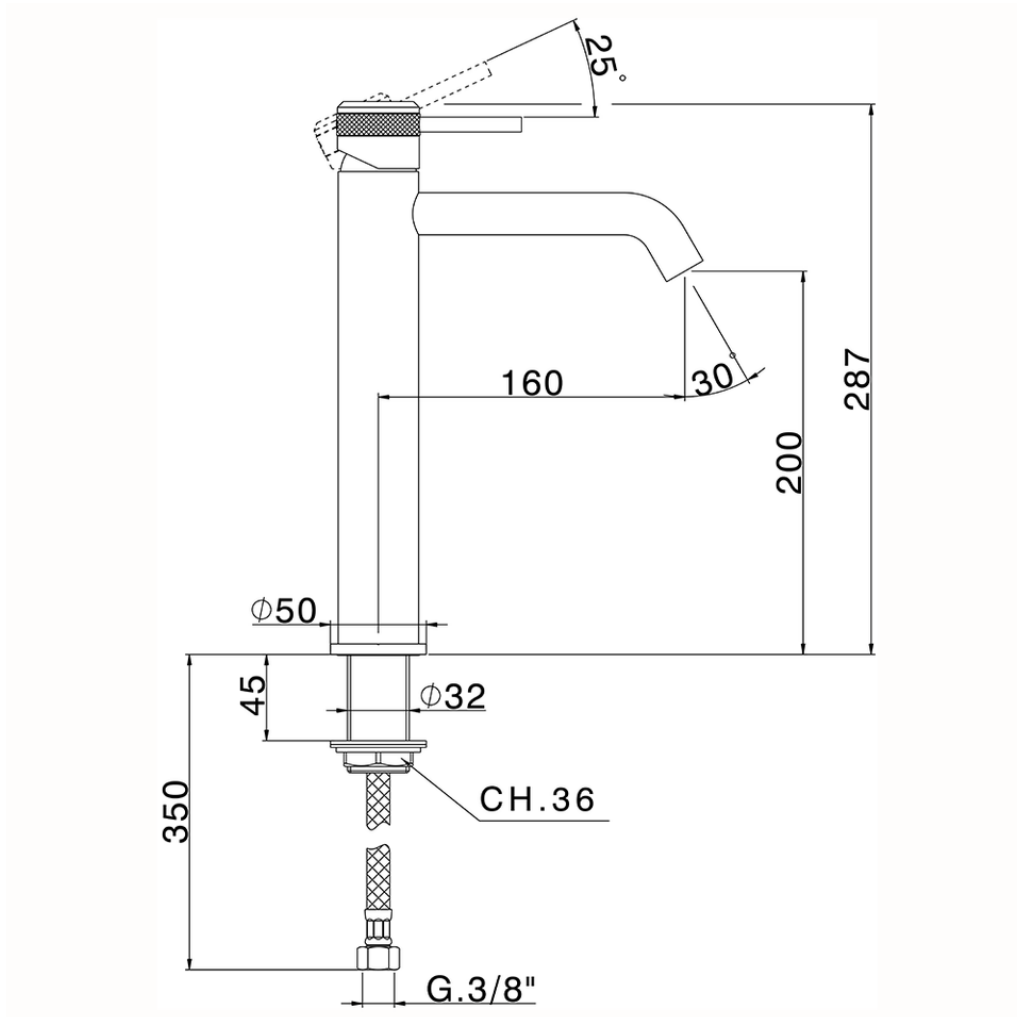

Single lever tall washbasin mixer CHRONOS_CR003540

CR003540

<https://en.huberitalia.com/single-lever-tall-washbasin-mixer-chronos-cr003540>

2024-11-21