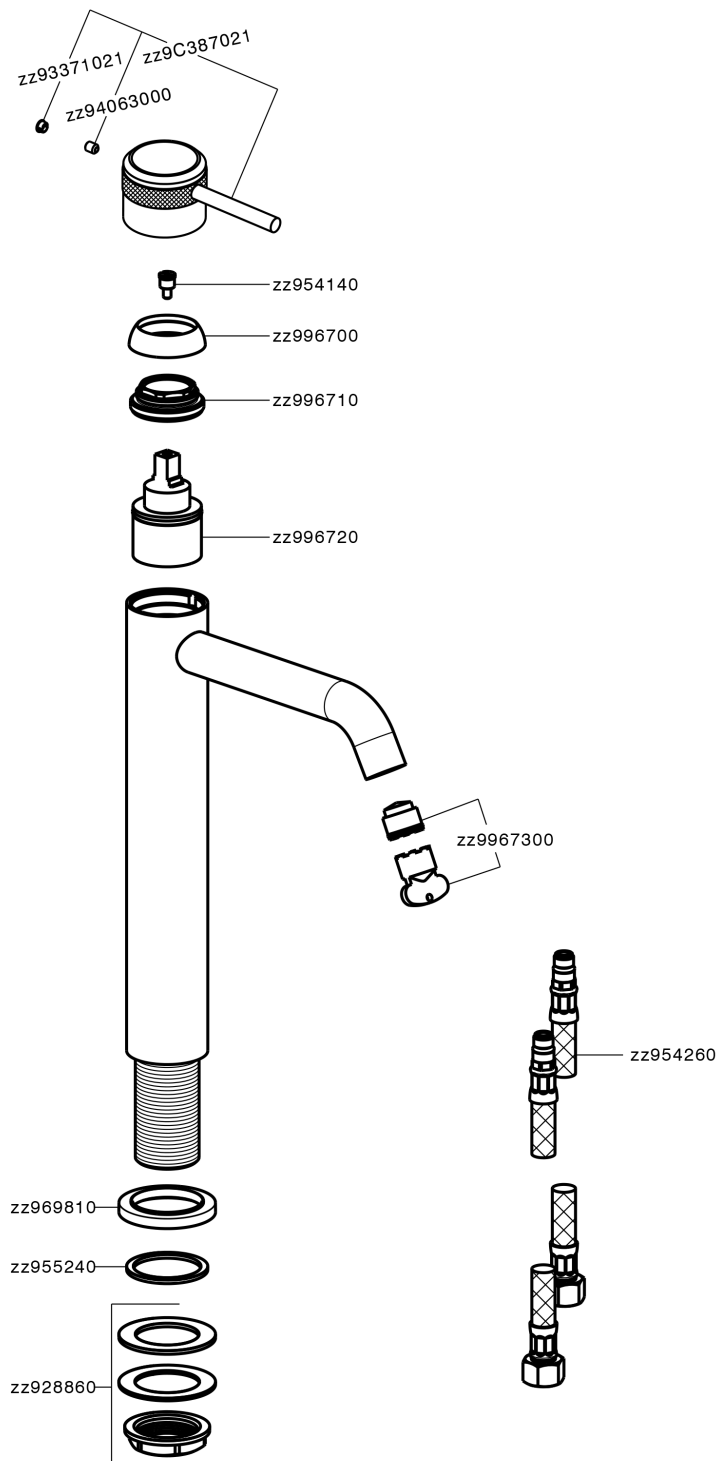

Single lever tall washbasin mixer CHRONOS_CR003540

CR003540

<https://en.huberitalia.com/single-lever-tall-washbasin-mixer-chronos-cr003540>

2024-11-21