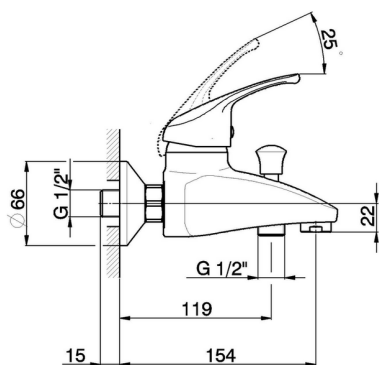

## Single lever bath mixer BACCARAT\_BC000130

MODEL **BC000130**

Single lever bath mixer, without shower set, 1/2" M flexible connection

AVAILABLE FINISHINGS

CHARACTERISTICS

Cartridge Spare Parts **ZZ95273000**

**40 mm Cartridge**

2024-12-18