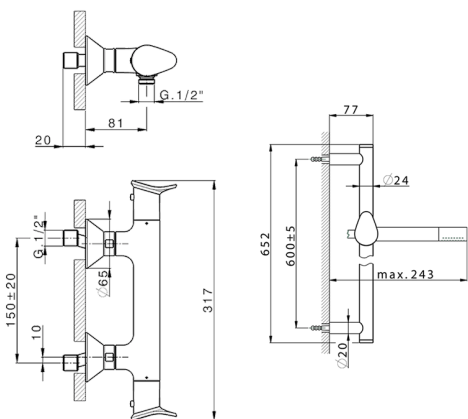

Thermostatic shower mixer with sliding bar HARLOCK_HCS01010

MODEL **HCS01010**

Thermostatic shower mixer with sliding bar, 60 cm slide rail kit with sliding bracket, Brass D.24mm minimalistic one spray handshower, 150 cm SUPREME smooth flexible hose

AVAILABLE FINISHINGS

- **21** 21 Chrome
- **2P** 2P Rose Gold
- **2Q** 2Q Black Titanium
- **40** 40 Matt Black
- **4Q** 4Q Matt White
- **6T** 6T Chrome/Matt Black

CHARACTERISTICS

Cartridge Spare Parts **ZZ96551000**

TMX 25 Thermostatic Valve

SafeTouch

The Huber SafeTouch system maintains the mixer body cool to the touch during operation.

Thermostatic

The Huber thermostatic is your personal water manager, helping you to handle, control and save water and energy.

2024-12-22