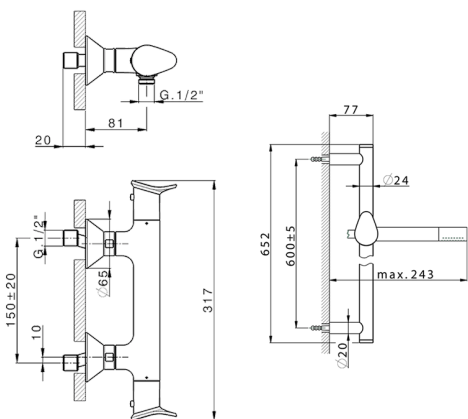

Thermostatic shower mixer with sliding bar HARLOCK_HCS01010

MODEL **HCS01010**

Thermostatic shower mixer with sliding bar, 60 cm slide rail kit with sliding bracket, Brass D.24mm minimalist one spray handshower, 150 cm SUPREME smooth flexible hose

AVAILABLE FINISHINGS

- **21** 21 Chrome
- **2P** 2P Rose Gold
- **2Q** 2Q Black Titanium
- **40** 40 Matt Black
- **4Q** 4Q Matt White
- **6T** 6T Chrome/Matt Black

CHARACTERISTICS

Cartridge Spare Parts **ZZ96551000**

TMX 25 Thermostatic Valve

SafeTouch

The Huber SafeTouch system maintains the mixer body cool to the touch during operation.

Thermostatic

The Huber thermostatic is your personal water manager, helping you to handle, control and save water and energy.

2024-12-22