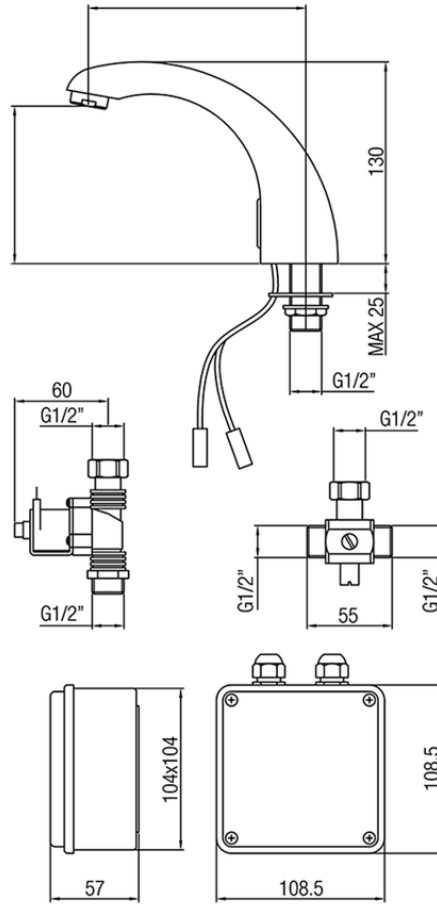

Washbasin electronic faucet COMMUNITY_303B.01H.

303B.01H.

<https://en.huberitalia.com/washbasin-electronic-faucet-community-303b-01h>

2024-11-15