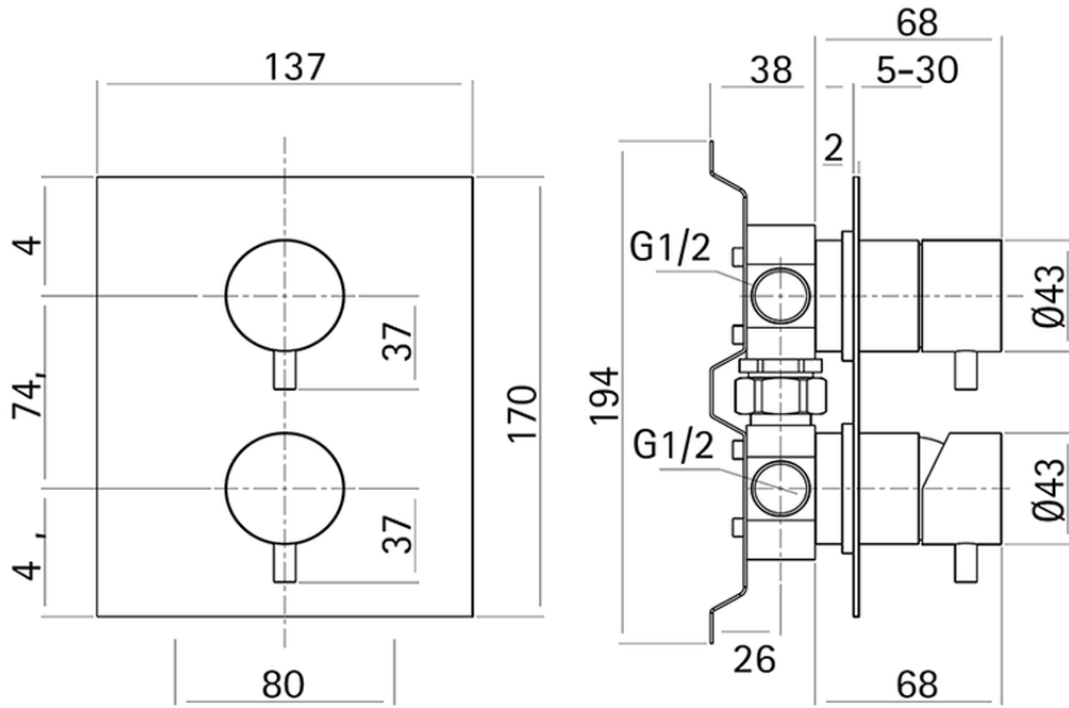

Concealed single lever bath-shower valve LYNOX_LX000214

LX000214

<https://en.huberitalia.com/concealed-single-lever-bath-shower-valve-lynox-lx000214>

2024-11-15