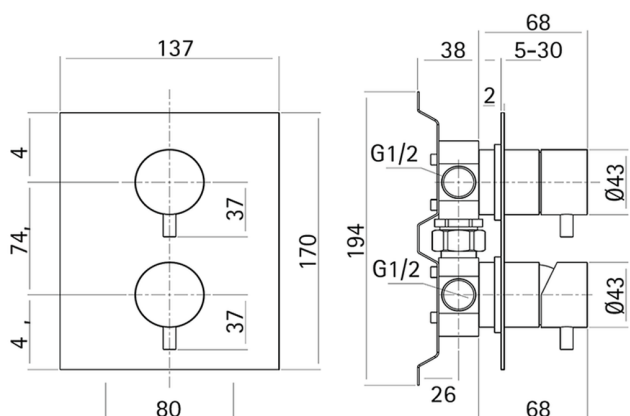

Concealed single lever bath-shower valve LYNOX_LX000214

MODEL **LX000214**

Concealed single lever bath-shower valve, with concealed part, 2-Way rotating diverter, Inox AISI 316L

AVAILABLE FINISHINGS

D1 D1 Brushed Inox

CHARACTERISTICS

Cartridge Spare Parts **ZZ96779000**

35 mm Cartridge

Installation **Concealed**

2024-11-15