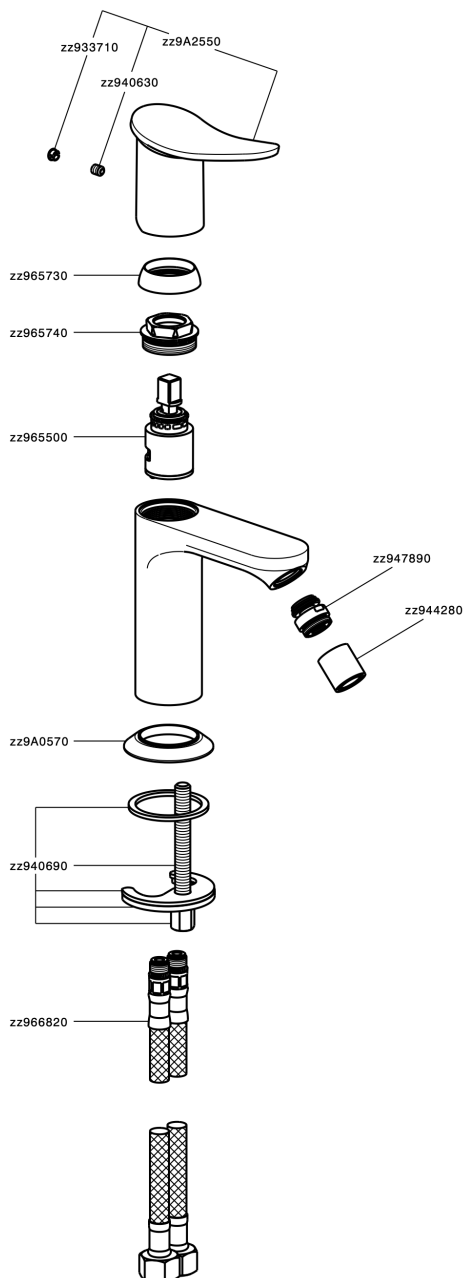

Single lever bidet mixer HARLOCK_HK000564

MODEL **HK000564**

Single lever bidet mixer, without automatic pop-up waste, G.3/8" stainless steel flexible hoses

AVAILABLE FINISHINGS

-  **21** 21 Chrome
-  **2P** 2P Rose Gold
-  **2Q** 2Q Black Titanium
-  **40** 40 Matt Black
-  **4Q** 4Q Matt White
-  **6T** 6T Chrome/Matt Black

CHARACTERISTICS

Cartridge Spare Parts **ZZ96550000**

25 mm Cartridge

Single lever bidet mixer HARLOCK_HK000564

HK000564

<https://en.huberitalia.com/single-lever-bidet-mixer-harlock-hk000564>

2025-01-15