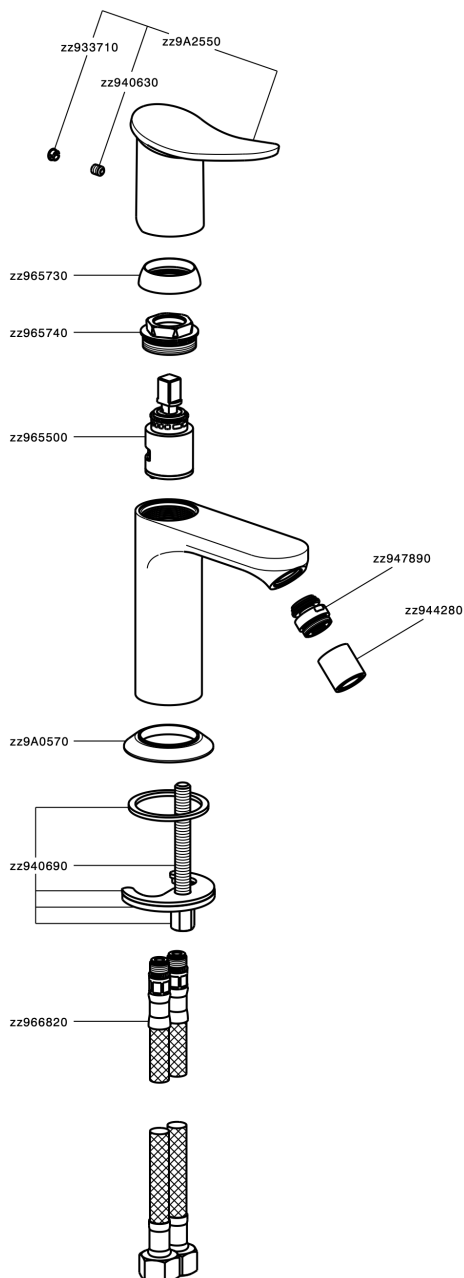

Single lever bidet mixer HARLOCK_HK000564

MODEL **HK000564**

Single lever bidet mixer, without automatic pop-up waste, G.3/8" stainless steel flexible hoses

AVAILABLE FINISHINGS

-  **21** 21 Chrome
-  **2P** 2P Rose Gold
-  **2Q** 2Q Black Titanium
-  **40** 40 Matt Black
-  **4Q** 4Q Matt White
-  **6T** 6T Chrome/Matt Black

CHARACTERISTICS

Cartridge Spare Parts **ZZ96550000**

25 mm Cartridge

Single lever bidet mixer HARLOCK_HK000564

HK000564

<https://en.huberitalia.com/single-lever-bidet-mixer-harlock-hk000564>

2024-12-04