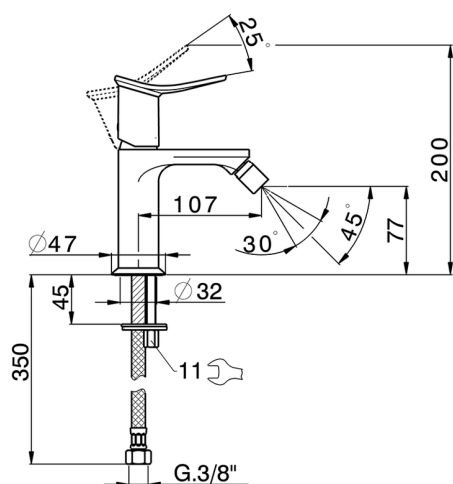

Single lever bidet mixer HARLOCK_HK000564

MODEL **HK000564**

Single lever bidet mixer, without automatic pop-up waste, G.3/8" stainless steel flexible hoses

AVAILABLE FINISHINGS

-  **21** 21 Chrome
-  **2P** 2P Rose Gold
-  **2Q** 2Q Black Titanium
-  **40** 40 Matt Black
-  **4Q** 4Q Matt White
-  **6T** 6T Chrome/Matt Black

CHARACTERISTICS

Cartridge Spare Parts **ZZ96550000**

25 mm Cartridge

Single lever bidet mixer HARLOCK_HK000564

HK000564

<https://en.huberitalia.com/single-lever-bidet-mixer-harlock-hk000564>

2024-12-04