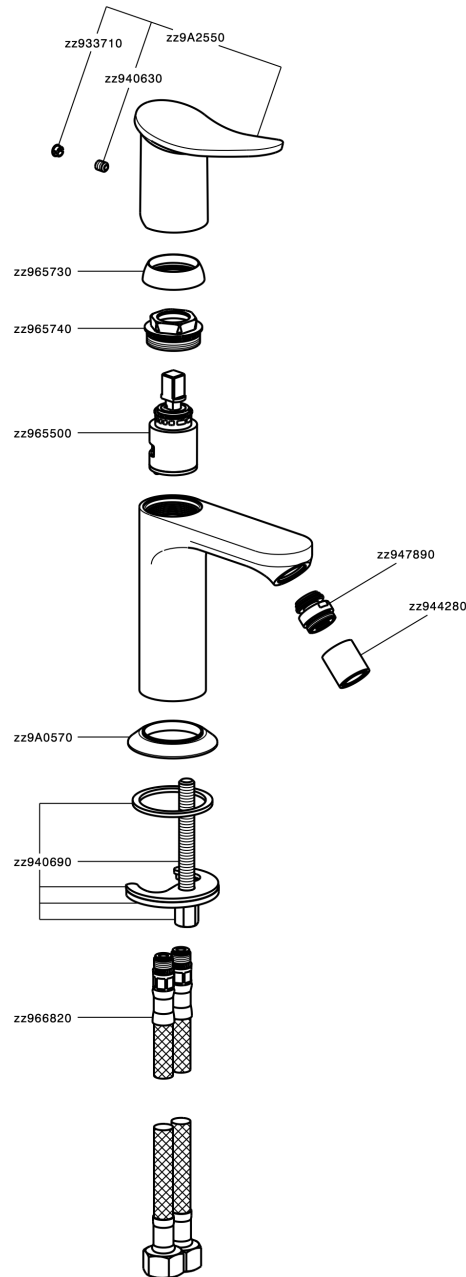

Single lever bidet mixer HARLOCK_HK000564

MODEL **HK000564**

Single lever bidet mixer, without automatic pop-up waste, G.3/8" stainless steel flexible hoses

AVAILABLE FINISHINGS

-  **21** 21 Chrome
-  **2P** 2P Rose Gold
-  **2Q** 2Q Black Titanium
-  **40** 40 Matt Black
-  **4Q** 4Q Matt White
-  **6T** 6T Chrome/Matt Black

CHARACTERISTICS

Cartridge Spare Parts **ZZ96550000**

25 mm Cartridge

Single lever bidet mixer HARLOCK_HK000564

HK000564

<https://en.huberitalia.com/single-lever-bidet-mixer-harlock-hk000564>

2024-12-04