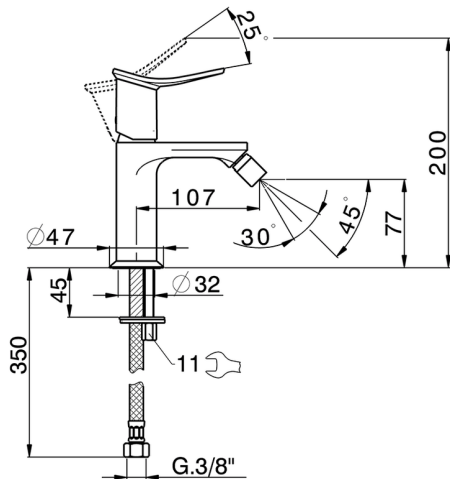

Single lever bidet mixer HARLOCK_HK000564

MODEL **HK000564**

Single lever bidet mixer, without automatic pop-up waste, G.3/8" stainless steel flexible hoses

AVAILABLE FINISHINGS

-  **21** 21 Chrome
-  **2P** 2P Rose Gold
-  **2Q** 2Q Black Titanium
-  **40** 40 Matt Black
-  **4Q** 4Q Matt White
-  **6T** 6T Chrome/Matt Black

CHARACTERISTICS

Cartridge Spare Parts **ZZ96550000**

25 mm Cartridge

Single lever bidet mixer HARLOCK_HK000564

HK000564

<https://en.huberitalia.com/single-lever-bidet-mixer-harlock-hk000564>

2024-12-04