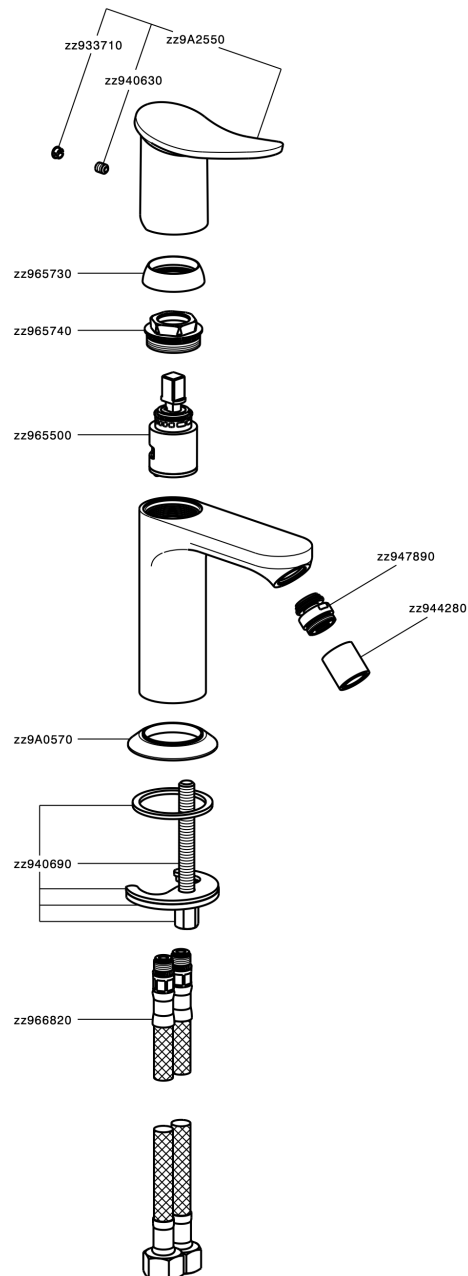

Single lever bidet mixer HARLOCK_HK000564

MODEL **HK000564**

Single lever bidet mixer, without automatic pop-up waste, G.3/8" stainless steel flexible hoses

AVAILABLE FINISHINGS

-  **21** 21 Chrome
-  **2P** 2P Rose Gold
-  **2Q** 2Q Black Titanium
-  **40** 40 Matt Black
-  **4Q** 4Q Matt White
-  **6T** 6T Chrome/Matt Black

CHARACTERISTICS

Cartridge Spare Parts **ZZ96550000**

25 mm Cartridge

Single lever bidet mixer HARLOCK_HK000564

HK000564

<https://en.huberitalia.com/single-lever-bidet-mixer-harlock-hk000564>

2025-01-15