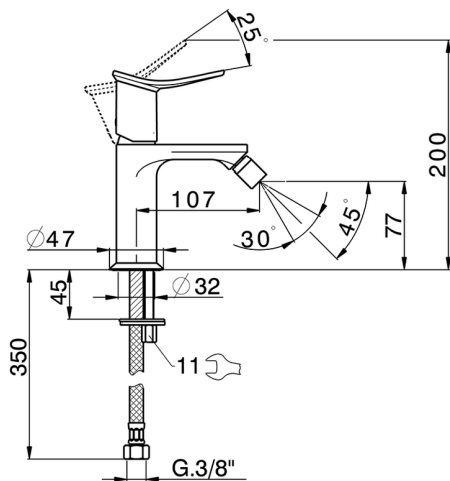

Single lever bidet mixer HARLOCK_HK000564

MODEL **HK000564**

Single lever bidet mixer, without automatic pop-up waste, G.3/8" stainless steel flexible hoses

AVAILABLE FINISHINGS

-  **21** 21 Chrome
-  **2P** 2P Rose Gold
-  **2Q** 2Q Black Titanium
-  **40** 40 Matt Black
-  **4Q** 4Q Matt White
-  **6T** 6T Chrome/Matt Black

CHARACTERISTICS

Cartridge Spare Parts **ZZ96550000**

25 mm Cartridge

Single lever bidet mixer HARLOCK_HK000564

HK000564

<https://en.huberitalia.com/single-lever-bidet-mixer-harlock-hk000564>

2024-12-04