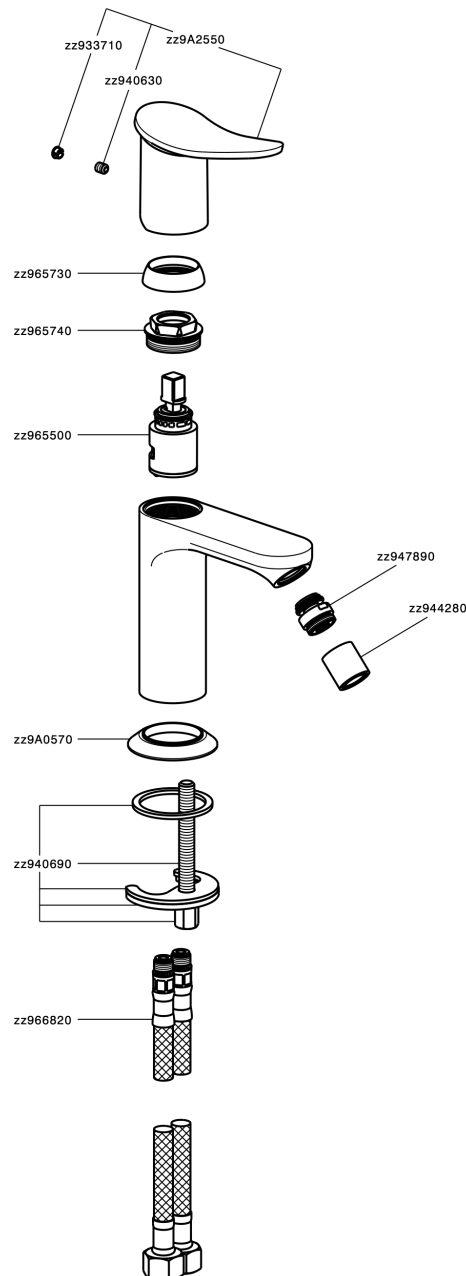

## Single lever bidet mixer HARLOCK\_HK000564

MODEL **HK000564**

Single lever bidet mixer, without automatic pop-up waste, G.3/8" stainless steel flexible hoses

### CHARACTERISTICS

Cartridge Spare Parts **ZZ96550000**

**25 mm Cartridge**

## Single lever bidet mixer HARLOCK\_HK000564

HK000564

<https://en.huberitalia.com/single-lever-bidet-mixer-harlock-hk000564>

2025-01-15