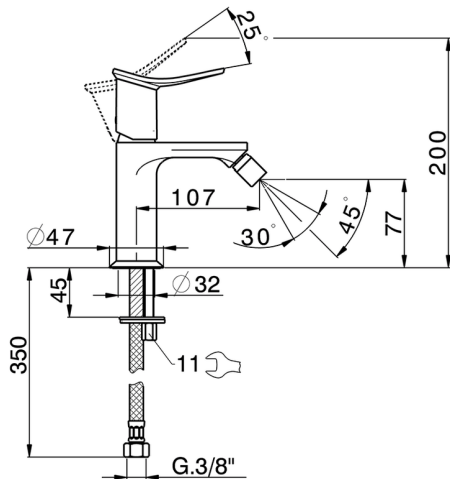

## Single lever bidet mixer HARLOCK\_HK000564

MODEL **HK000564**

Single lever bidet mixer, without automatic pop-up waste, G.3/8" stainless steel flexible hoses

### CHARACTERISTICS

Cartridge Spare Parts **ZZ96550000**

**25 mm Cartridge**

## Single lever bidet mixer HARLOCK\_HK000564

HK000564

<https://en.huberitalia.com/single-lever-bidet-mixer-harlock-hk000564>

2025-01-15