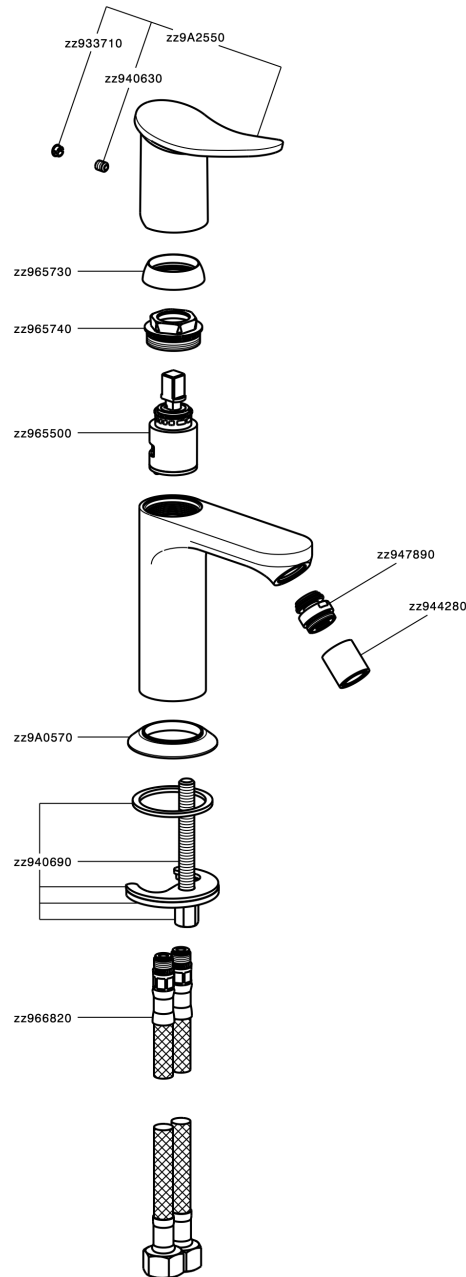

## Single lever bidet mixer HARLOCK\_HK000564

MODEL **HK000564**

Single lever bidet mixer, without automatic pop-up waste, G.3/8" stainless steel flexible hoses

### CHARACTERISTICS

Cartridge Spare Parts **ZZ96550000**

**25 mm Cartridge**

## Single lever bidet mixer HARLOCK\_HK000564

HK000564

<https://en.huberitalia.com/single-lever-bidet-mixer-harlock-hk000564>

2024-12-04