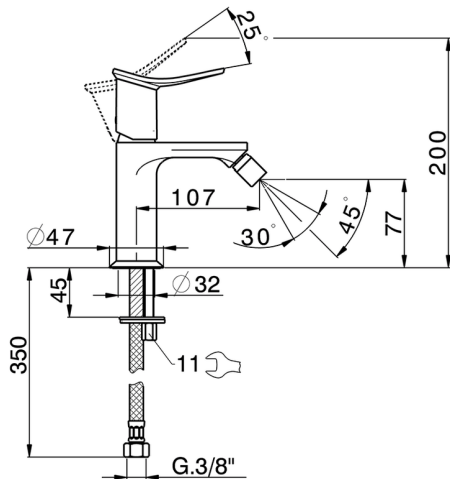

## Single lever bidet mixer HARLOCK\_HK000564

MODEL **HK000564**

Single lever bidet mixer, without automatic pop-up waste, G.3/8" stainless steel flexible hoses

### CHARACTERISTICS

Cartridge Spare Parts **ZZ96550000**

**25 mm Cartridge**

## Single lever bidet mixer HARLOCK\_HK000564

HK000564

<https://en.huberitalia.com/single-lever-bidet-mixer-harlock-hk000564>

2024-12-04