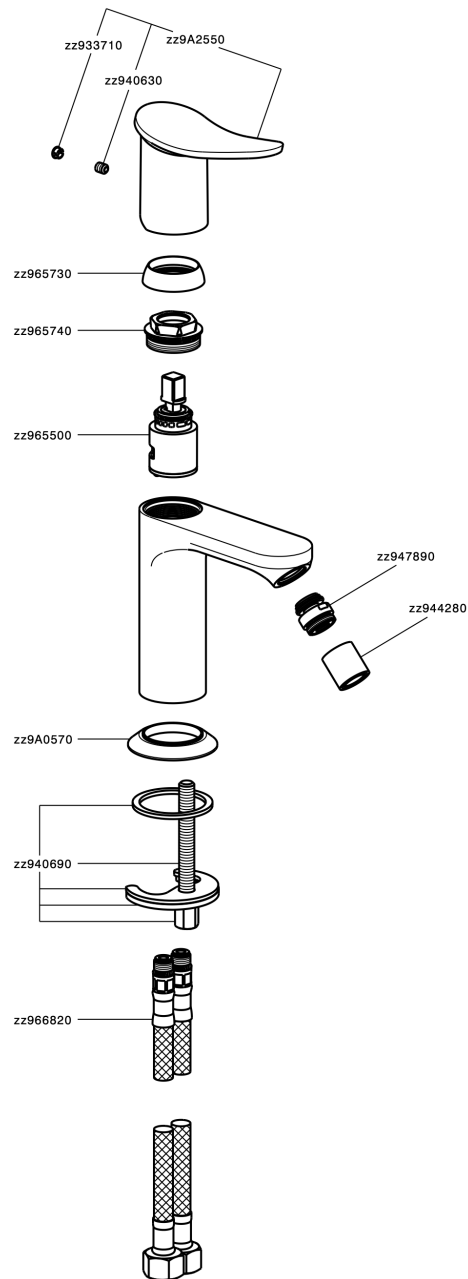

Single lever bidet mixer HARLOCK_HK000564

MODEL **HK000564**

Single lever bidet mixer, without automatic pop-up waste, G.3/8" stainless steel flexible hoses

AVAILABLE FINISHINGS

-  **21** 21 Chrome
-  **2P** 2P Rose Gold
-  **2Q** 2Q Black Titanium
-  **40** 40 Matt Black
-  **4Q** 4Q Matt White
-  **6T** 6T Chrome/Matt Black

CHARACTERISTICS

Cartridge Spare Parts **ZZ96550000**

25 mm Cartridge

Single lever bidet mixer HARLOCK_HK000564

HK000564

<https://en.huberitalia.com/single-lever-bidet-mixer-harlock-hk000564>

2025-01-15