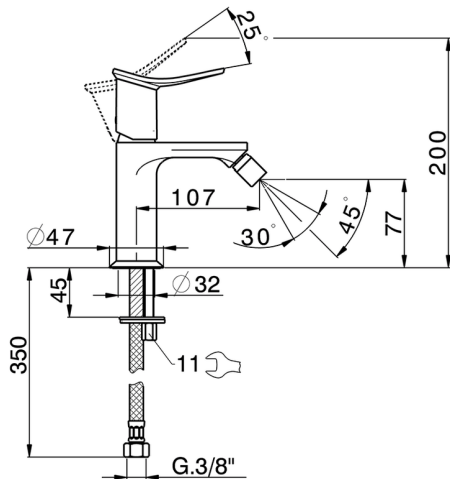

Single lever bidet mixer HARLOCK_HK000564

MODEL **HK000564**

Single lever bidet mixer, without automatic pop-up waste, G.3/8" stainless steel flexible hoses

AVAILABLE FINISHINGS

-  **21** 21 Chrome
-  **2P** 2P Rose Gold
-  **2Q** 2Q Black Titanium
-  **40** 40 Matt Black
-  **4Q** 4Q Matt White
-  **6T** 6T Chrome/Matt Black

CHARACTERISTICS

Cartridge Spare Parts **ZZ96550000**

25 mm Cartridge

Single lever bidet mixer HARLOCK_HK000564

HK000564

<https://en.huberitalia.com/single-lever-bidet-mixer-harlock-hk000564>

2025-01-15