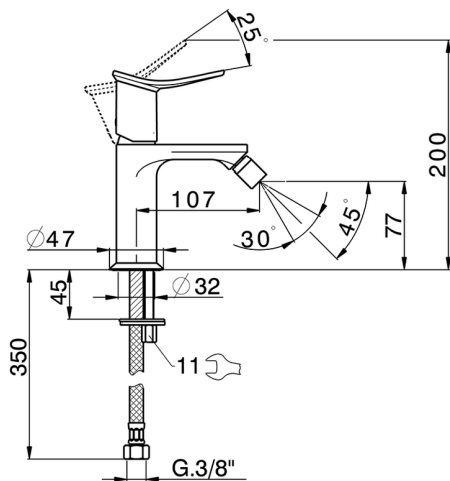

Single lever bidet mixer HARLOCK_HK000564

MODEL **HK000564**

Single lever bidet mixer, without automatic pop-up waste, G.3/8" stainless steel flexible hoses

AVAILABLE FINISHINGS

-  **21** 21 Chrome
-  **2P** 2P Rose Gold
-  **2Q** 2Q Black Titanium
-  **40** 40 Matt Black
-  **4Q** 4Q Matt White
-  **6T** 6T Chrome/Matt Black

CHARACTERISTICS

Cartridge Spare Parts **ZZ96550000**

25 mm Cartridge

Single lever bidet mixer HARLOCK_HK000564

HK000564

<https://en.huberitalia.com/single-lever-bidet-mixer-harlock-hk000564>

2025-01-15