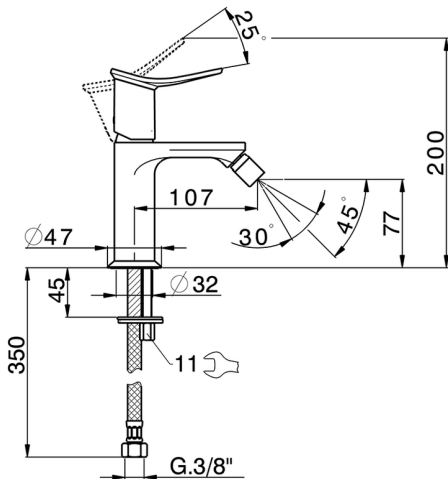

Single lever bidet mixer HARLOCK_HK000564

MODEL **HK000564**

Single lever bidet mixer, without automatic pop-up waste, G.3/8" stainless steel flexible hoses

AVAILABLE FINISHINGS

-  **21** 21 Chrome
-  **2P** 2P Rose Gold
-  **2Q** 2Q Black Titanium
-  **40** 40 Matt Black
-  **4Q** 4Q Matt White
-  **6T** 6T Chrome/Matt Black

CHARACTERISTICS

Cartridge Spare Parts **ZZ96550000**

25 mm Cartridge

Single lever bidet mixer HARLOCK_HK000564

HK000564

<https://en.huberitalia.com/single-lever-bidet-mixer-harlock-hk000564>

2024-12-04