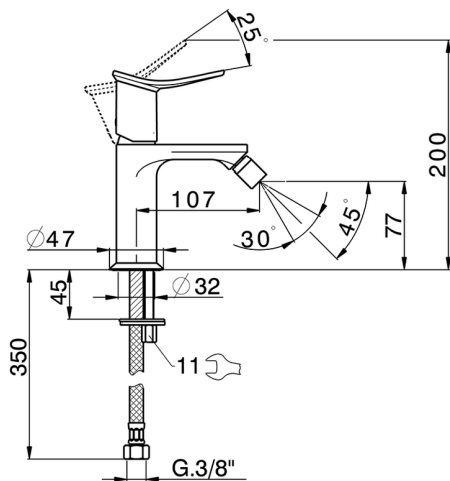

## Single lever bidet mixer HARLOCK\_HK000564

MODEL **HK000564**

Single lever bidet mixer, without automatic pop-up waste, G.3/8" stainless steel flexible hoses

### CHARACTERISTICS

Cartridge Spare Parts **ZZ96550000**

**25 mm Cartridge**

## Single lever bidet mixer HARLOCK\_HK000564

HK000564

<https://en.huberitalia.com/single-lever-bidet-mixer-harlock-hk000564>

2025-01-15