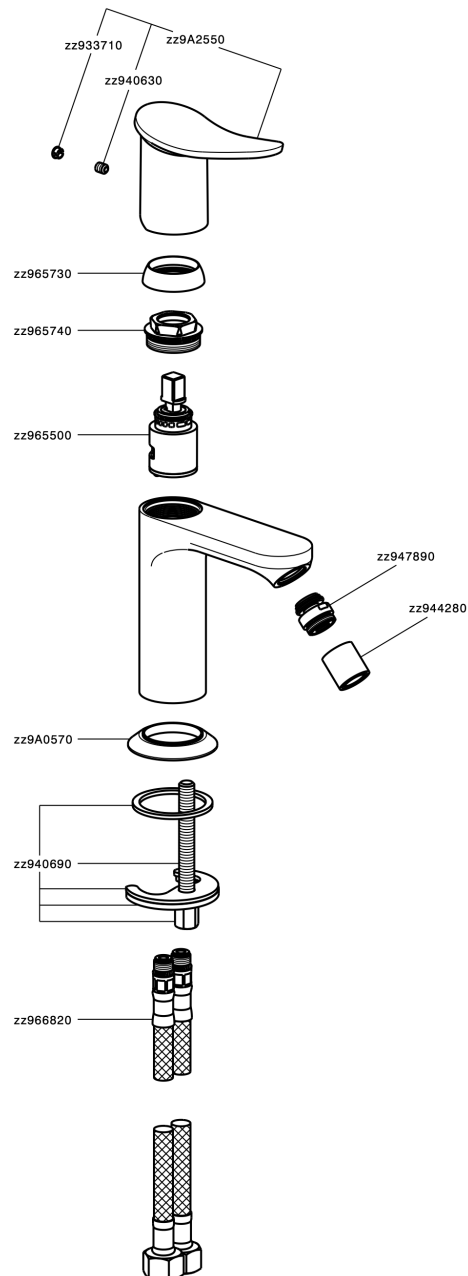

## Single lever bidet mixer HARLOCK\_HK000564

MODEL **HK000564**

Single lever bidet mixer, without automatic pop-up waste, G.3/8" stainless steel flexible hoses

### CHARACTERISTICS

Cartridge Spare Parts **ZZ96550000**

**25 mm Cartridge**

## Single lever bidet mixer HARLOCK\_HK000564

HK000564

<https://en.huberitalia.com/single-lever-bidet-mixer-harlock-hk000564>

2025-01-15