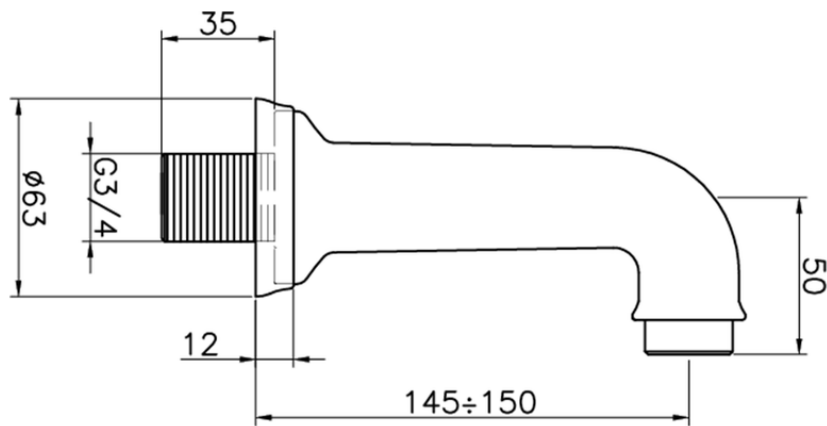

## Bath spout COMPONENTS\_64.04.

64.04.

<https://en.huberitalia.com/bath-spout-components-64-04>

2026-04-08