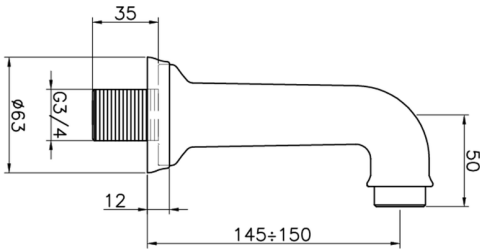

Bath spout COMPONENTS_64.04.

MODEL **64.04.**

Bath spout, wall mounted, 3/4" M connection

AVAILABLE FINISHINGS

- **AC** AC Satin Brushed Nickel
- **AG** AG Antique Gold
- **BA** BA Old Bronze
- **CR** CR Chrome

CHARACTERISTICS

2026-04-09