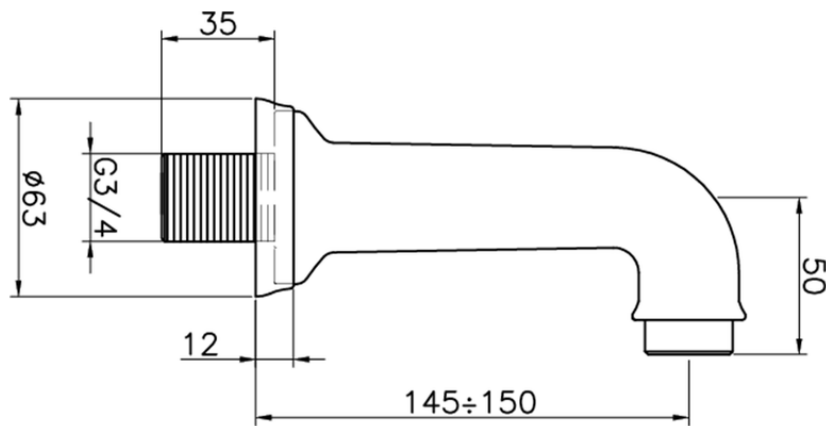

Bath spout COMPONENTS_64.04.

64.04.

<https://en.huberitalia.com/bath-spout-components-64-04>

2026-04-05