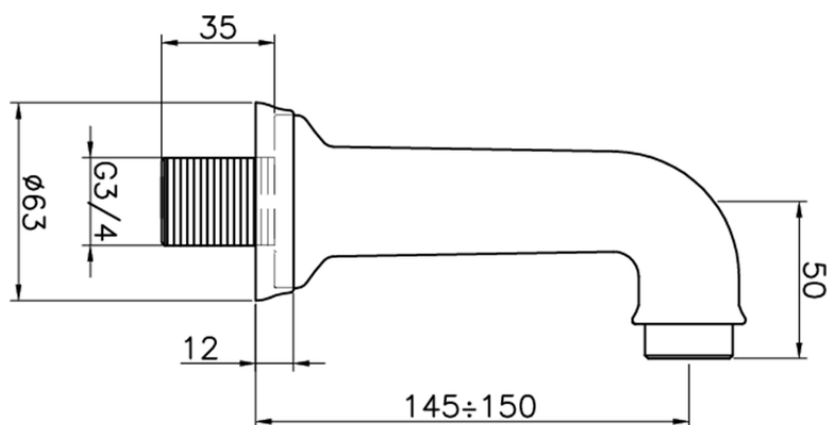

## Bath spout COMPONENTS\_64.04.

64.04.

<https://en.huberitalia.com/bath-spout-components-64-04>

2026-06-13