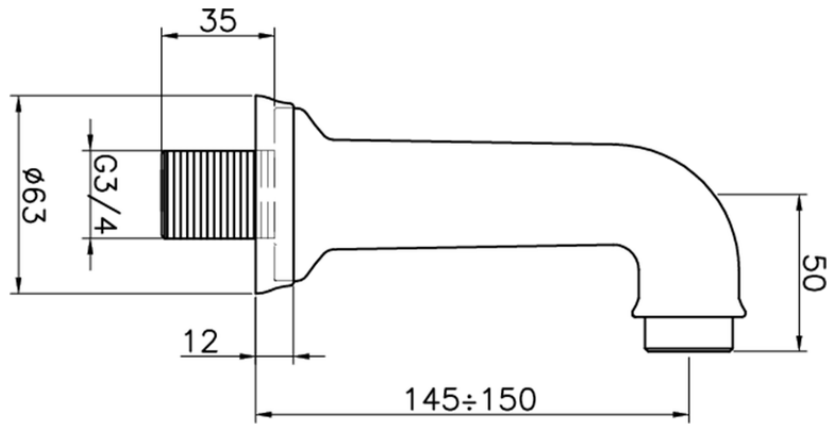

Bath spout COMPONENTS_64.04.

64.04.

<https://en.huberitalia.com/bath-spout-components-64-04>

2026-04-05