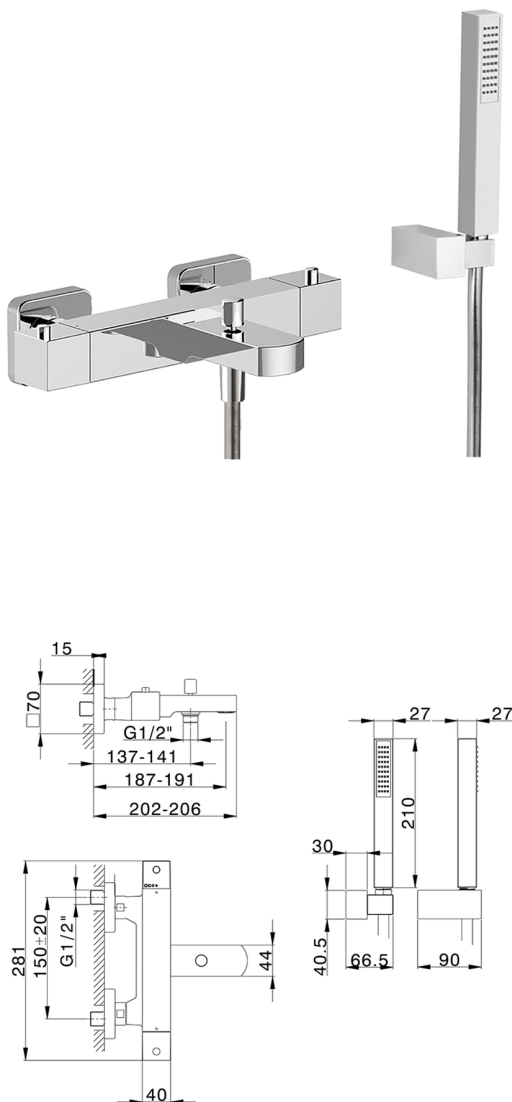

Thermostatic bath mixer, with shower set NUOVA EGO_NED27010

MODEL **NED27010**

Thermostatic bath mixer, with shower set, wall mounted swivel handshower barcket, ABS 27x27mm one spray minimalist square handshower, 150 cm smooth SILVERFLEX Flexible Hose

AVAILABLE FINISHINGS

-  **21** 21 Chrome
-  **2F** 2F Brushed Nickel
-  **40** 40 Matt Black
-  **4Q** 4Q Matt White

CHARACTERISTICS

Cartridge Spare Parts **22.04A.AR - ZZ97279004**

Argo 2 (long filter) Thermostatic Valve

SafeTouch

The Huber SafeTouch system maintains the mixer body cool to the touch during operation.

Thermostatic

The Huber thermostatic is your personal water manager, helping you to handle, control and save water and energy.