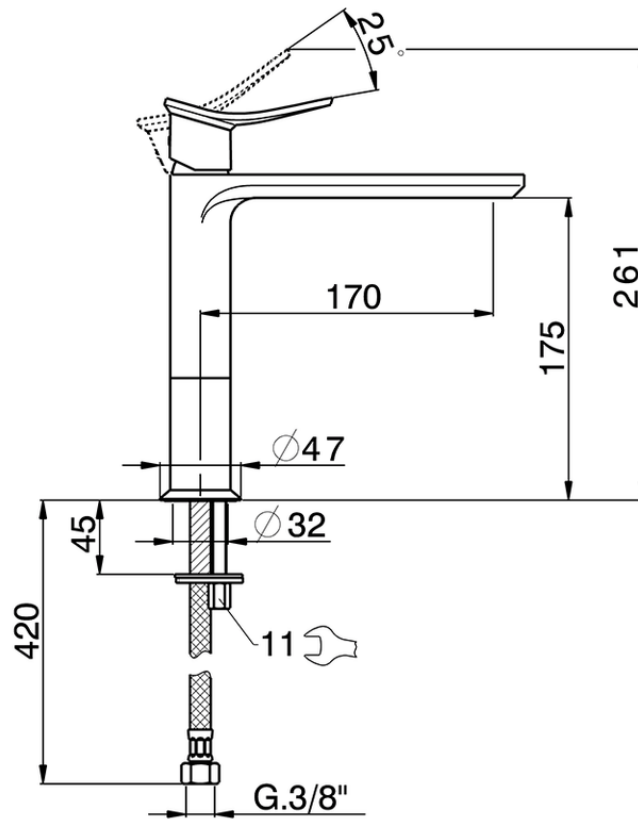

Single lever 'medium' washbasin mixer HARLOCK_HC001504

HC001504

<https://en.huberitalia.com/single-lever-medium-washbasin-mixer-harlock-hc001504>

2024-11-21