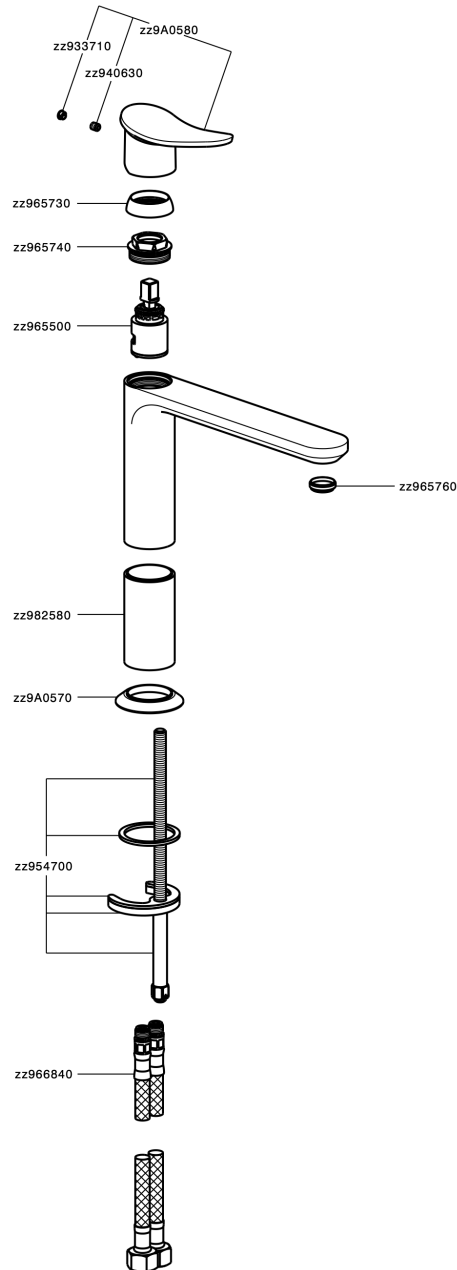

Single lever 'medium' washbasin mixer HARLOCK_HC001504

HC001504

<https://en.huberitalia.com/single-lever-medium-washbasin-mixer-harlock-hc001504>

2024-11-24