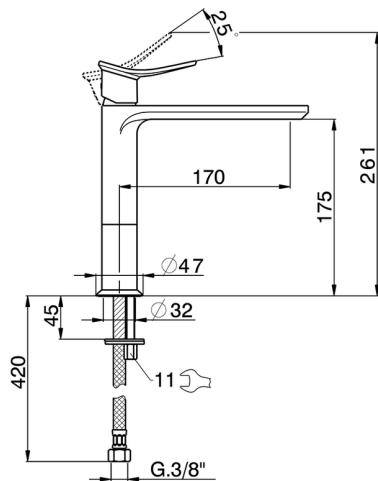

Single lever 'medium' washbasin mixer HARLOCK_HC001504

MODEL **HC001504**

Single lever 'medium' washbasin mixer, without automatic pop-up waste, G.3/8" stainless steel flexible hoses

AVAILABLE FINISHINGS

-  **21** 21 Chrome
-  **2P** 2P Rose Gold
-  **2Q** 2Q Black Titanium
-  **40** 40 Matt Black
-  **4Q** 4Q Matt White
-  **6T** 6T Chrome/Matt Black

CHARACTERISTICS

Cartridge Spare Parts **ZZ96550000**

25 mm Cartridge

Single lever 'medium' washbasin mixer HARLOCK_HC001504

HC001504

<https://en.huberitalia.com/single-lever-medium-washbasin-mixer-harlock-hc001504>

2024-11-21