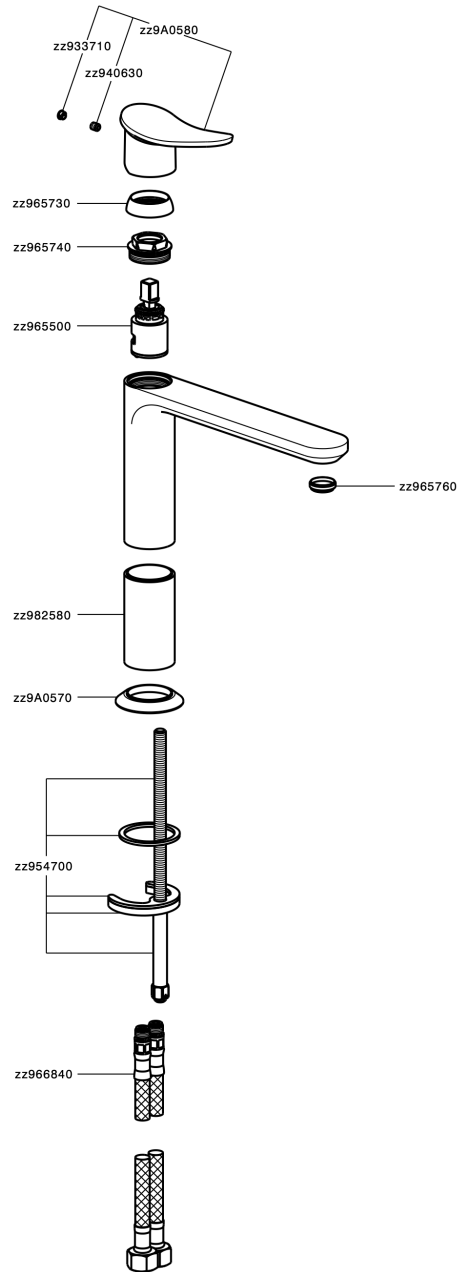

Single lever 'medium' washbasin mixer HARLOCK_HC001504

MODEL **HC001504**

Single lever 'medium' washbasin mixer, without automatic pop-up waste, G.3/8" stainless steel flexible hoses

AVAILABLE FINISHINGS

-  **21** 21 Chrome
-  **2P** 2P Rose Gold
-  **2Q** 2Q Black Titanium
-  **40** 40 Matt Black
-  **4Q** 4Q Matt White
-  **6T** 6T Chrome/Matt Black

CHARACTERISTICS

Cartridge Spare Parts **ZZ96550000**

25 mm Cartridge

Single lever 'medium' washbasin mixer HARLOCK_HC001504

HC001504

<https://en.huberitalia.com/single-lever-medium-washbasin-mixer-harlock-hc001504>

2024-11-21