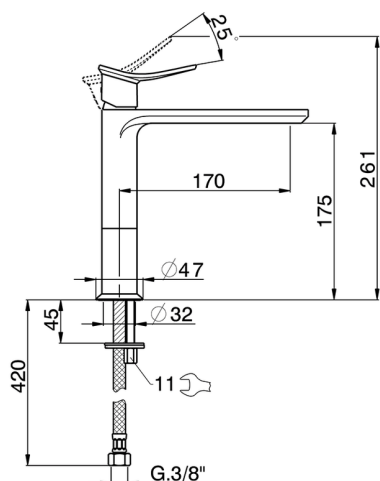

## Single lever 'medium' washbasin mixer HARLOCK\_HC001504

MODEL **HC001504**

Single lever 'medium' washbasin mixer, without automatic pop-up waste, G.3/8" stainless steel flexible hoses

### CHARACTERISTICS

Cartridge Spare Parts **ZZ96550000**

**25 mm Cartridge**

## Single lever 'medium' washbasin mixer HARLOCK\_HC001504

HC001504

<https://en.huberitalia.com/single-lever-medium-washbasin-mixer-harlock-hc001504>

2024-11-23