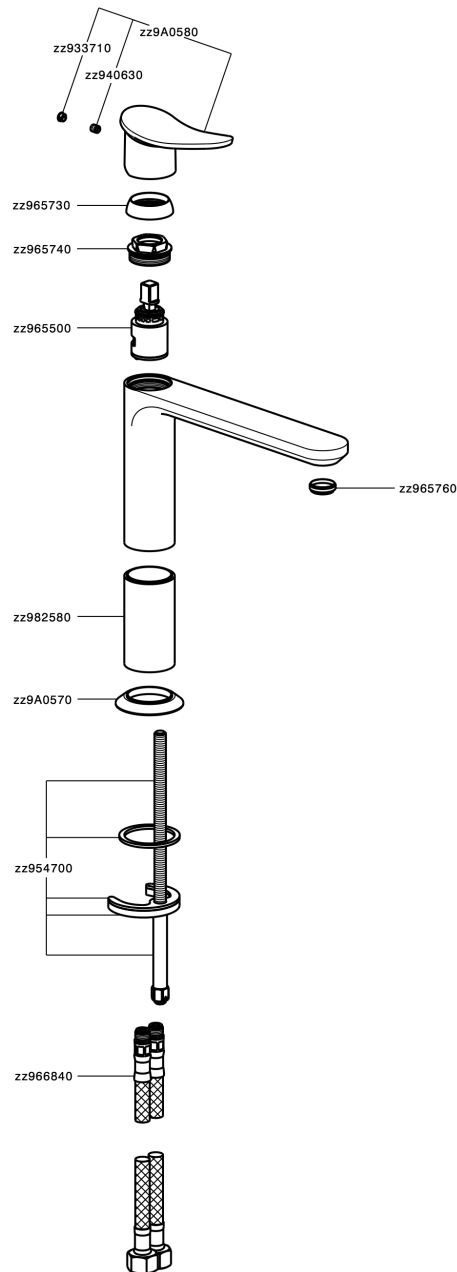

## Single lever 'medium' washbasin mixer HARLOCK\_HC001504

MODEL **HC001504**

Single lever 'medium' washbasin mixer, without automatic pop-up waste, G.3/8" stainless steel flexible hoses

### CHARACTERISTICS

Cartridge Spare Parts **ZZ96550000**

**25 mm Cartridge**

## Single lever 'medium' washbasin mixer HARLOCK\_HC001504

HC001504

<https://en.huberitalia.com/single-lever-medium-washbasin-mixer-harlock-hc001504>

2024-11-23