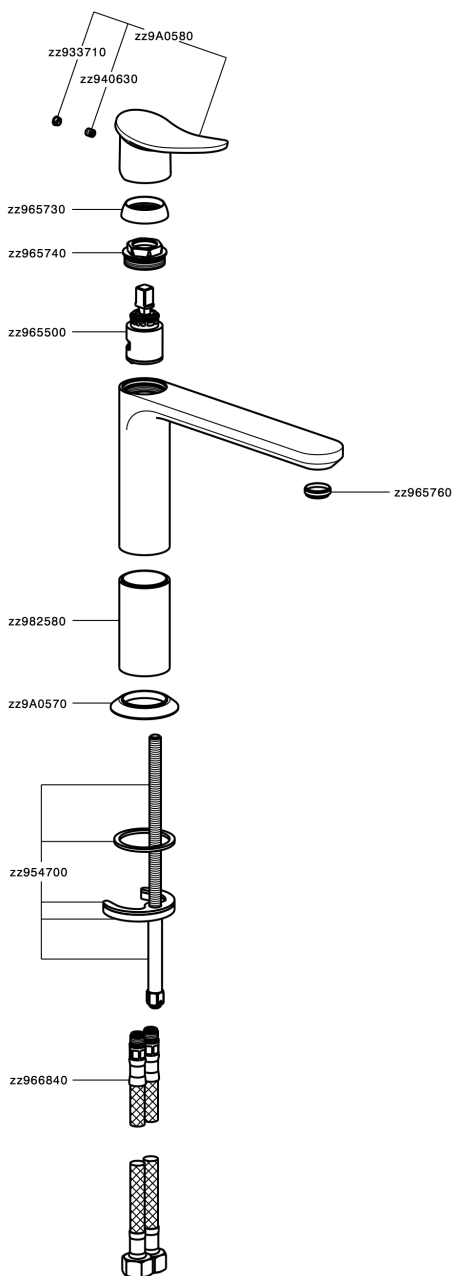

## Single lever 'medium' washbasin mixer HARLOCK\_HC001504

HC001504

<https://en.huberitalia.com/single-lever-medium-washbasin-mixer-harlock-hc001504>

2024-11-23