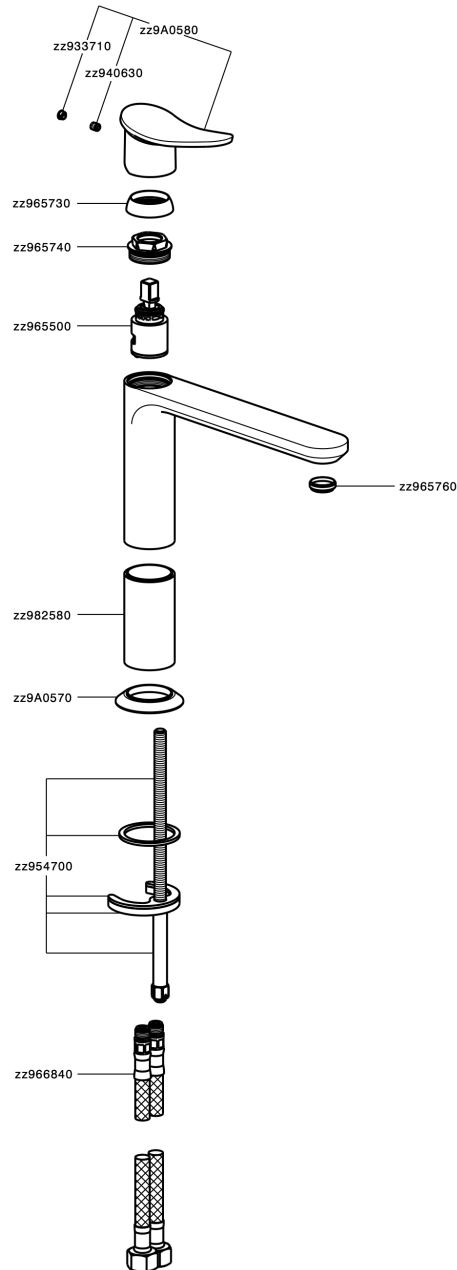

## Single lever 'medium' washbasin mixer HARLOCK\_HC001504

MODEL **HC001504**

Single lever 'medium' washbasin mixer, without automatic pop-up waste, G.3/8" stainless steel flexible hoses

### CHARACTERISTICS

Cartridge Spare Parts **ZZ96550000**

**25 mm Cartridge**

## Single lever 'medium' washbasin mixer HARLOCK\_HC001504

HC001504

<https://en.huberitalia.com/single-lever-medium-washbasin-mixer-harlock-hc001504>

2024-11-21