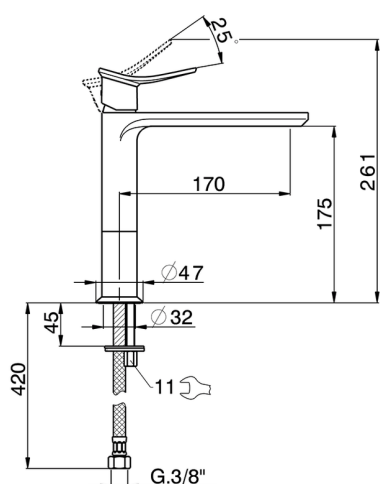

## Single lever 'medium' washbasin mixer HARLOCK\_HC001504

MODEL **HC001504**

Single lever 'medium' washbasin mixer, without automatic pop-up waste, G.3/8" stainless steel flexible hoses

### CHARACTERISTICS

Cartridge Spare Parts **ZZ96550000**

**25 mm Cartridge**

## Single lever 'medium' washbasin mixer HARLOCK\_HC001504

HC001504

<https://en.huberitalia.com/single-lever-medium-washbasin-mixer-harlock-hc001504>

2024-11-21