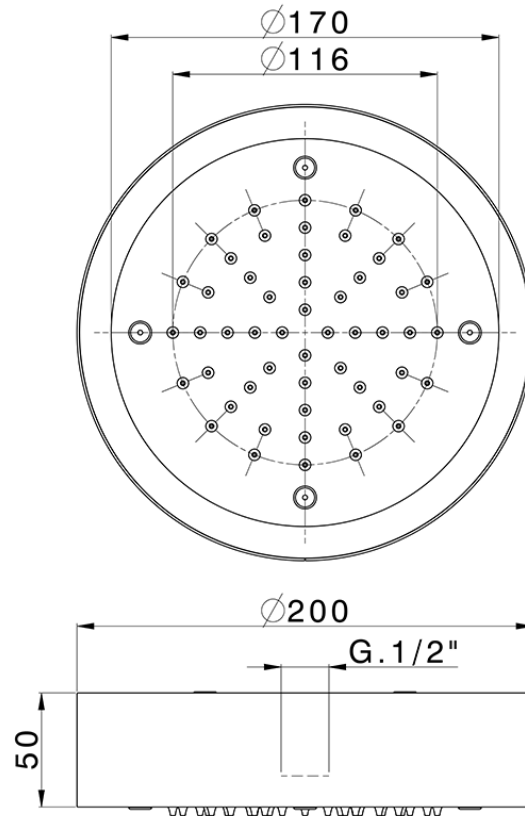

Ø 200 mm Chromotherapy Ceiling showerhead ZEN_ZS1C0250

ZS1C0250

<https://en.huberitalia.com/o-200-mm-chromotherapy-ceiling-showerhead-zen-zs1c0250>

2025-04-24