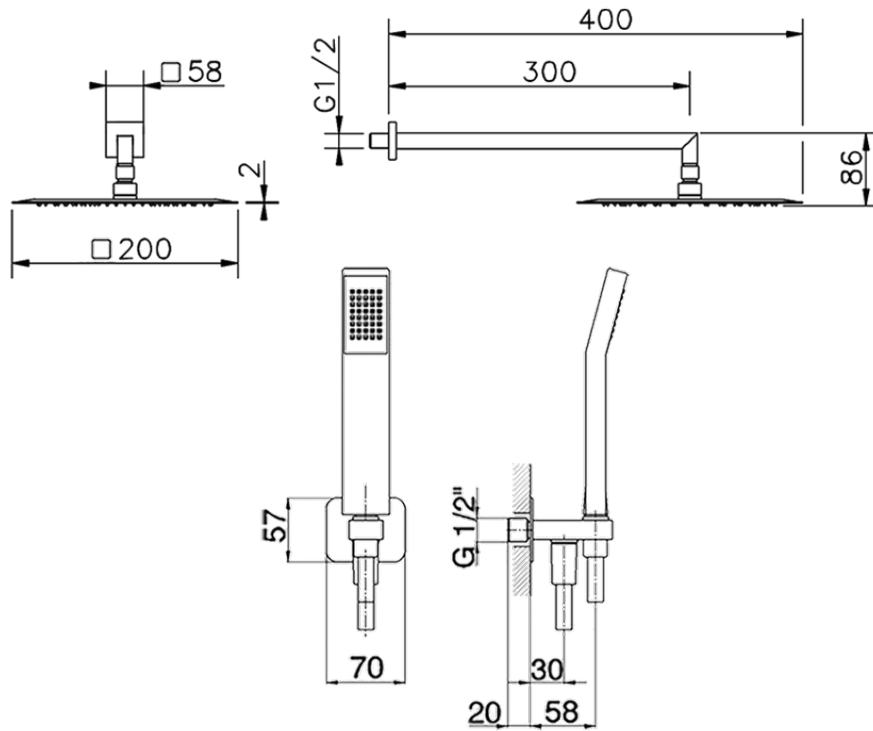

Arm and Shower Set with wall elbow integrated SHOWER_SS0K0040

SS0K0040

<https://en.huberitalia.com/arm-and-shower-set-with-wall-elbow-integrated-shower-ss0k0040>

2024-12-22