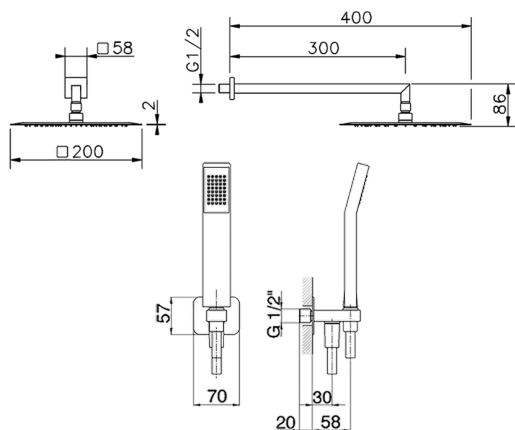

Arm and Shower Set with wall elbow integrated SHOWER_SS0K0040

MODEL **SS0K0040**

Arm and Shower Set with wall elbow integrated, 300 mm shower arm, 200x200 mm INOX square showerhead 2 mm thick, 42x18 mm ABS Quad one spray handshower, 1/2" wall elbow, 150 cm smooth SILVERFLEX Flexible Hose

AVAILABLE FINISHINGS

21 21 Chrome

CHARACTERISTICS

2024-12-22