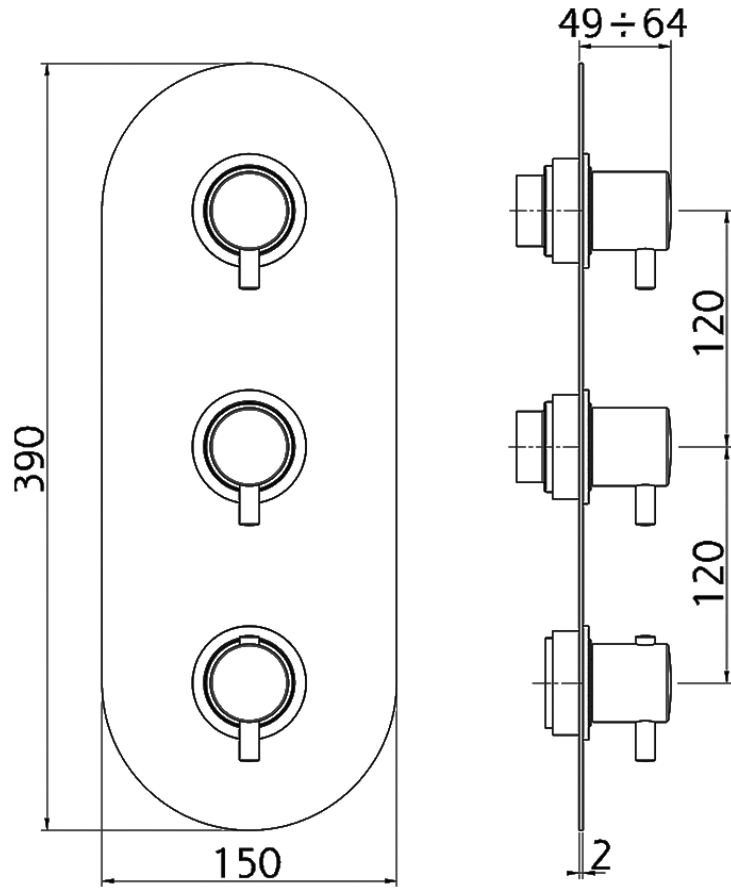

## Cover Part for 2 Function Concealed Thermo Valve NUOVA KIRUNA\_K201V200

K201V200

<https://en.huberitalia.com/cover-part-for-2-function-concealed-thermo-valve-nuova-kiruna-k201v200>

ZB01V200

<https://en.huberitalia.com/2-function-concealed-thermostatic-valve-concealed-zb01v200>