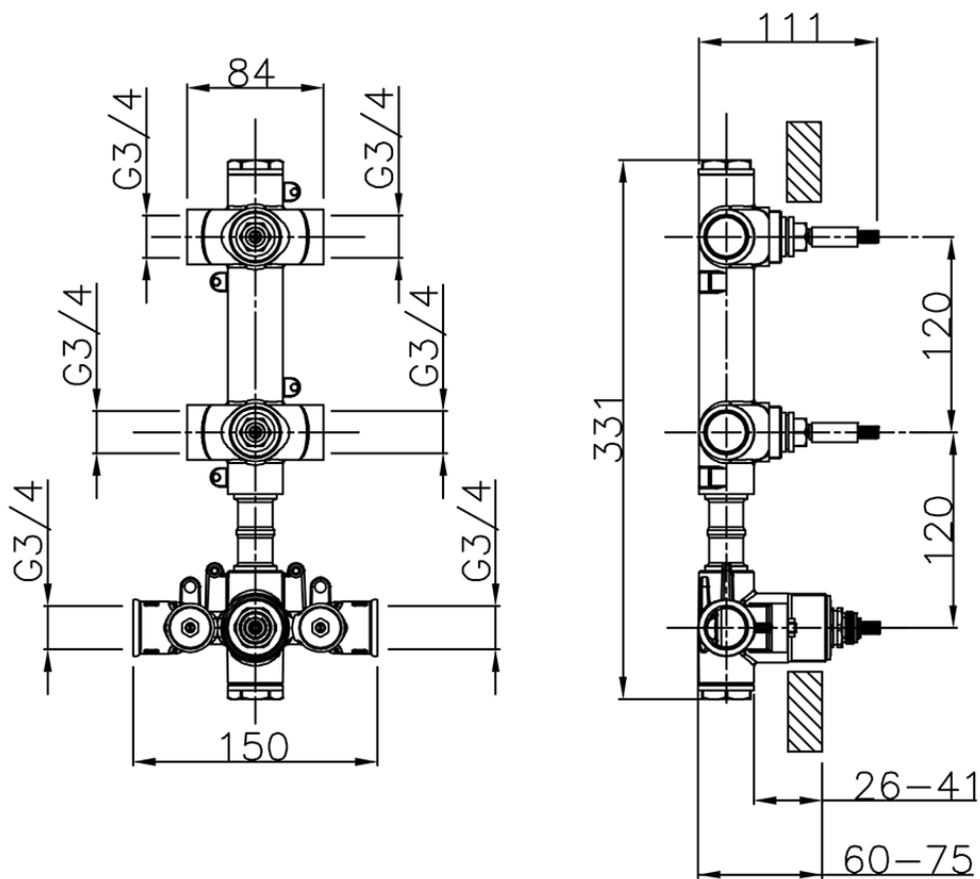

## Cover Part for 2 Function Concealed Thermo Valve NUOVA KIRUNA\_K201V200

K201V200

<https://en.huberitalia.com/cover-part-for-2-function-concealed-thermo-valve-nuova-kiruna-k201v200>

ZB01V200

<https://en.huberitalia.com/2-function-concealed-thermostatic-valve-concealed-zb01v200>