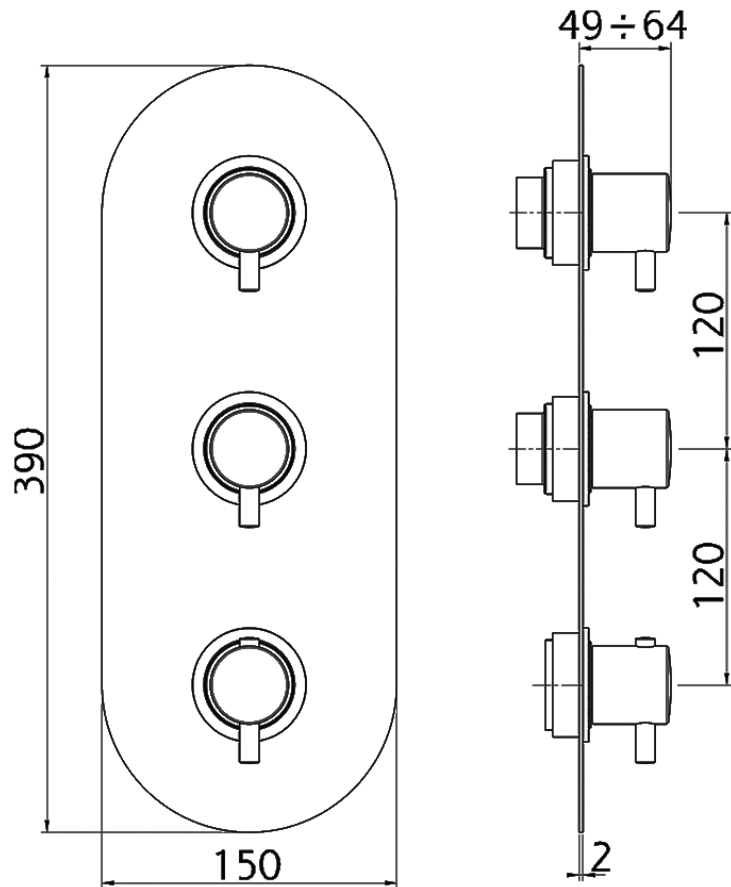

## Cover Part for 2 Function Concealed Thermo Valve NUOVA KIRUNA\_K201V200

K201V200

<https://en.huberitalia.com/cover-part-for-2-function-concealed-thermo-valve-nuova-kiruna-k201v200>

ZB01V200

<https://en.huberitalia.com/2-function-concealed-thermostatic-valve-concealed-zb01v200>