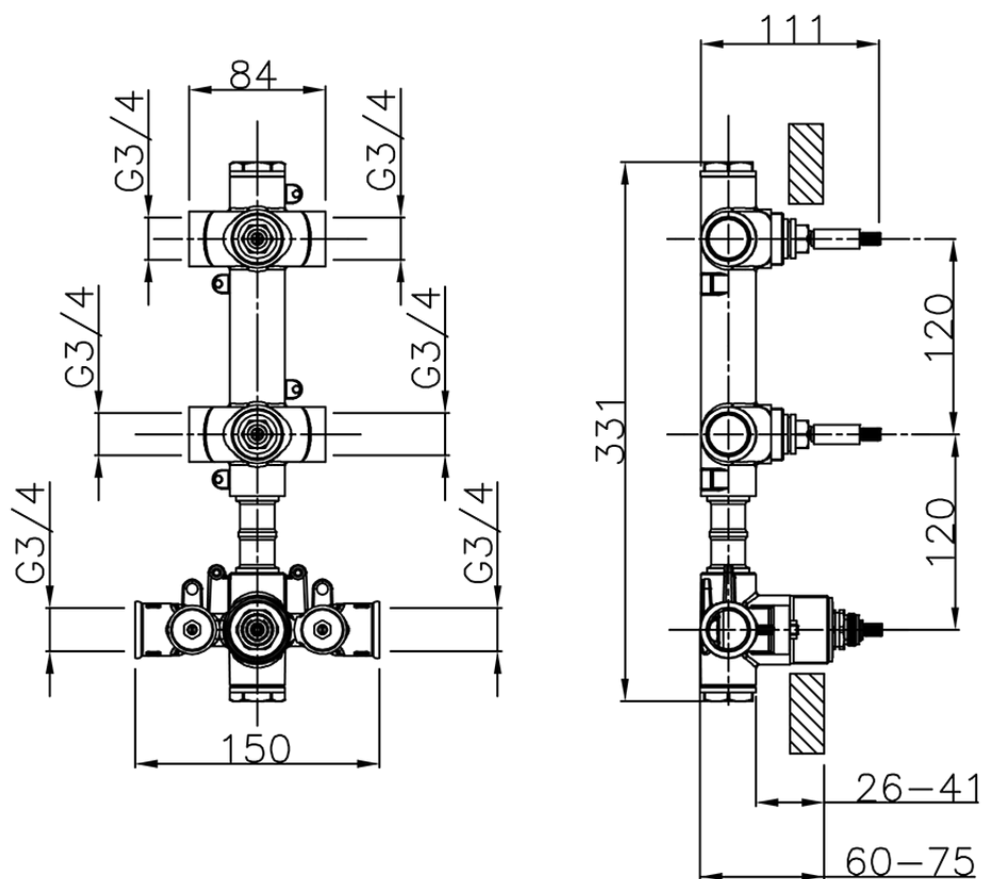

## Cover Part for 2 Function Concealed Thermo Valve NUOVA KIRUNA\_K201V200

K201V200

<https://en.huberitalia.com/cover-part-for-2-function-concealed-thermo-valve-nuova-kiruna-k201v200>

ZB01V200

<https://en.huberitalia.com/2-function-concealed-thermostatic-valve-concealed-zb01v200>