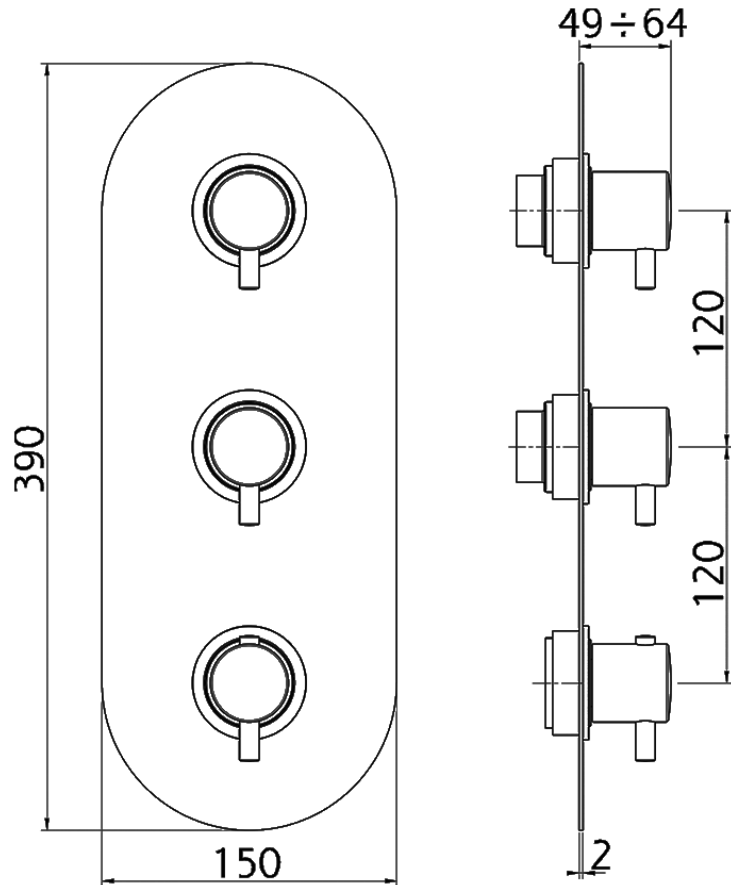

## Cover Part for 2 Function Concealed Thermo Valve NUOVA KIRUNA\_K201V200

K201V200

<https://en.huberitalia.com/cover-part-for-2-function-concealed-thermo-valve-nuova-kiruna-k201v200>

ZB01V200

<https://en.huberitalia.com/2-function-concealed-thermostatic-valve-concealed-zb01v200>