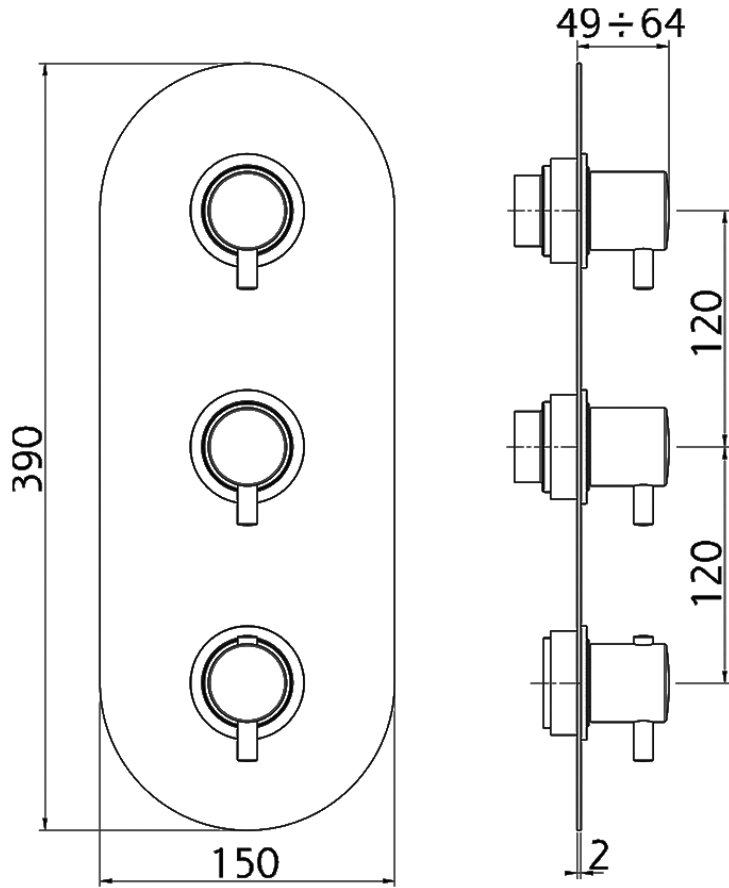

Cover Part for 2 Function Concealed Thermo Valve NUOVA KIRUNA_K201V200

K201V200

<https://en.huberitalia.com/cover-part-for-2-function-concealed-thermo-valve-nuova-kiruna-k201v200>

ZB01V200

<https://en.huberitalia.com/2-function-concealed-thermostatic-valve-concealed-zb01v200>