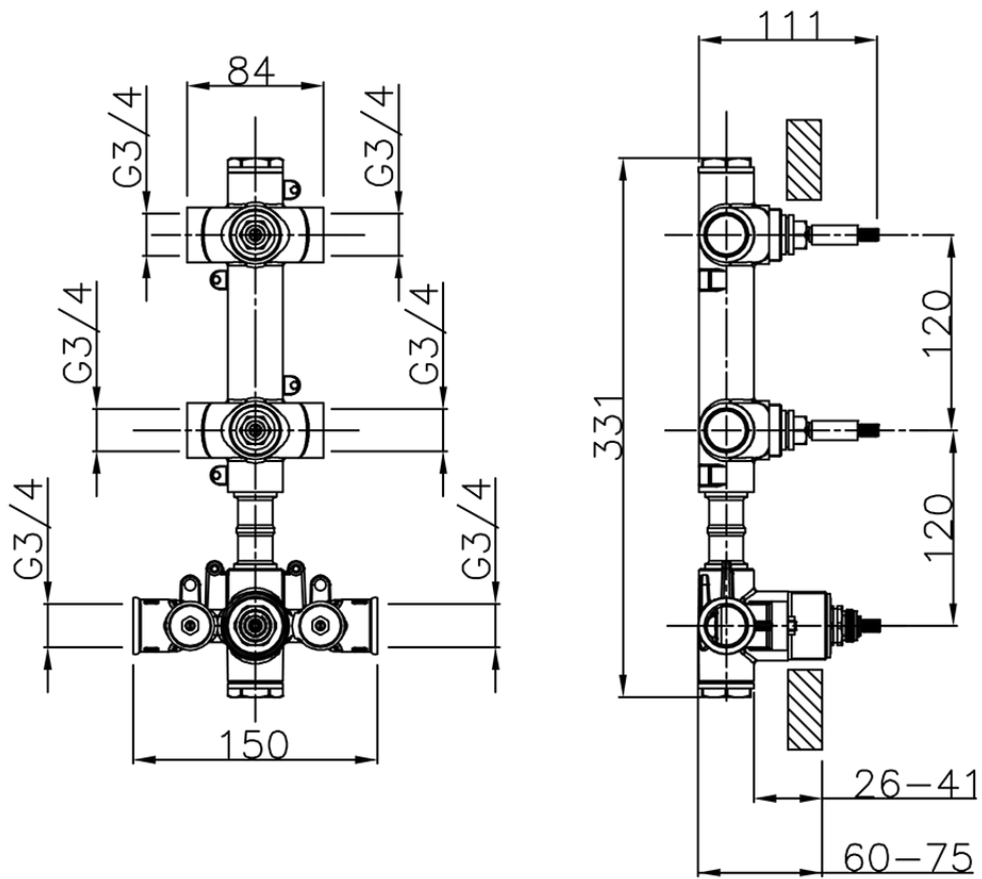

Cover Part for 2 Function Concealed Thermo Valve NUOVA KIRUNA_K201V200

K201V200

<https://en.huberitalia.com/cover-part-for-2-function-concealed-thermo-valve-nuova-kiruna-k201v200>

ZB01V200

<https://en.huberitalia.com/2-function-concealed-thermostatic-valve-concealed-zb01v200>