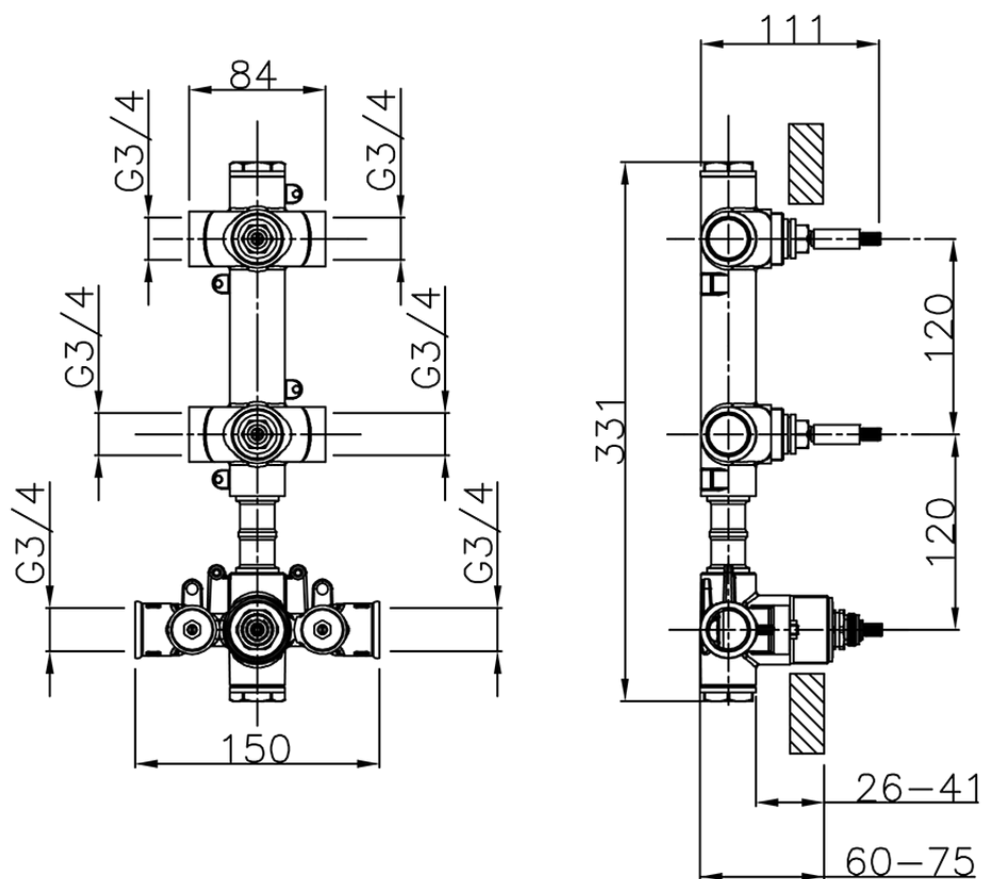

Cover Part for 2 Function Concealed Thermo Valve NUOVA KIRUNA_K201V200

K201V200

<https://en.huberitalia.com/cover-part-for-2-function-concealed-thermo-valve-nuova-kiruna-k201v200>

ZB01V200

<https://en.huberitalia.com/2-function-concealed-thermostatic-valve-concealed-zb01v200>