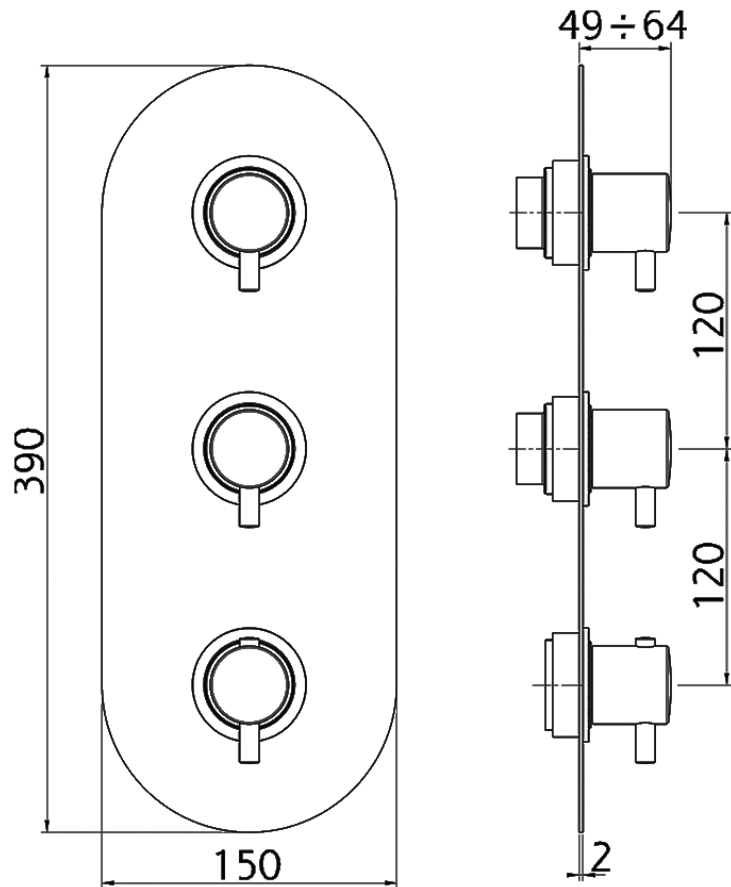

Cover Part for 2 Function Concealed Thermo Valve NUOVA KIRUNA_K201V200

K201V200

<https://en.huberitalia.com/cover-part-for-2-function-concealed-thermo-valve-nuova-kiruna-k201v200>

ZB01V200

<https://en.huberitalia.com/2-function-concealed-thermostatic-valve-concealed-zb01v200>