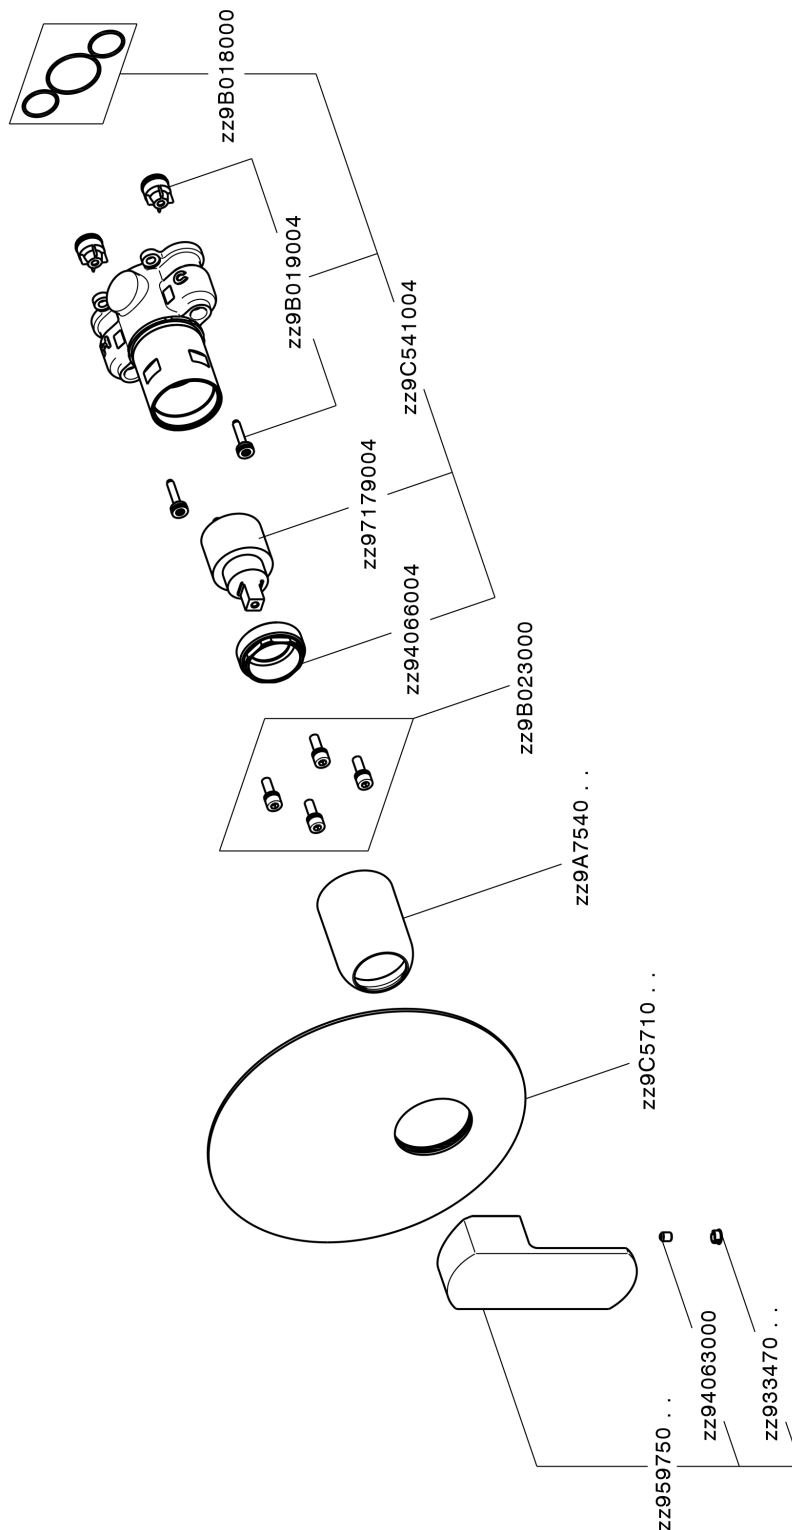

## Exposed part for Single Lever One Box Valve DADO\_DD0BM010

MODEL **DD0BM010**

Exposed part for Single Lever One Box Valve, 1 Outlet, Minimum depth of installation: 67 mm, without concealed part, for items ZB00B030-ZB00B031

### CHARACTERISTICS

Cartridge Spare Parts **ZZ97179000**  
**35 mm Cartridge**  
 Installation **Concealed**  
 Required concealed parts **ZB00B031**  
**ZB00B030**

## Exposed part for Single Lever One Box Valve DADO\_DD0BM010

DD0BM010

<https://en.huberitalia.com/exposed-part-for-single-lever-one-box-valve-dado-dd0bm010>