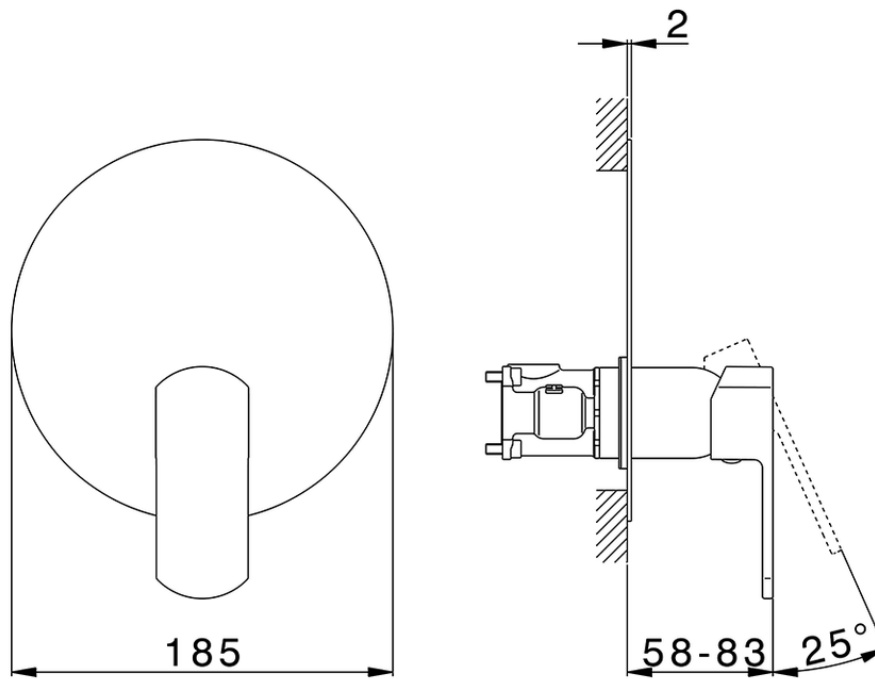

## Exposed part for Single Lever One Box Valve DADO\_DD0BM010

DD0BM010

<https://en.huberitalia.com/exposed-part-for-single-lever-one-box-valve-dado-dd0bm010>

ZB00B031

<https://en.huberitalia.com/one-box-universal-concealed-part-one-box-zb00b031>