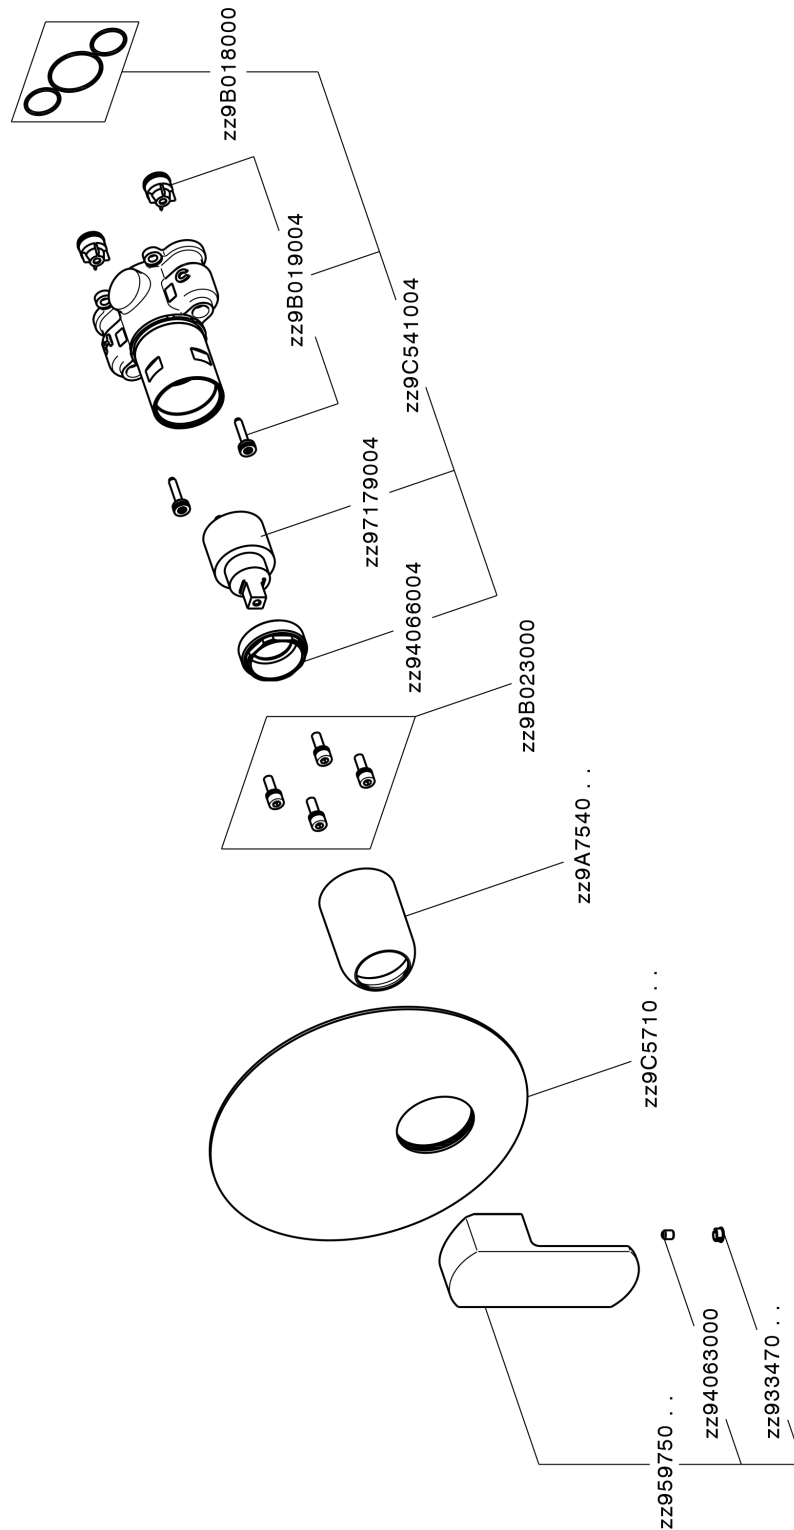

Exposed part for Single Lever One Box Valve DADO_DD0BM010

DD0BM010

<https://en.huberitalia.com/exposed-part-for-single-lever-one-box-valve-dado-dd0bm010>

One Box Universal Concealed Part ONE BOX_ZB00B031

ZB00B031

<https://en.huberitalia.com/one-box-universal-concealed-part-one-box-zb00b031>

One Box Universal Concealed Part ONE BOX_ZB00B030

ZB00B030

<https://en.huberitalia.com/one-box-universal-concealed-part-one-box-zb00b030>