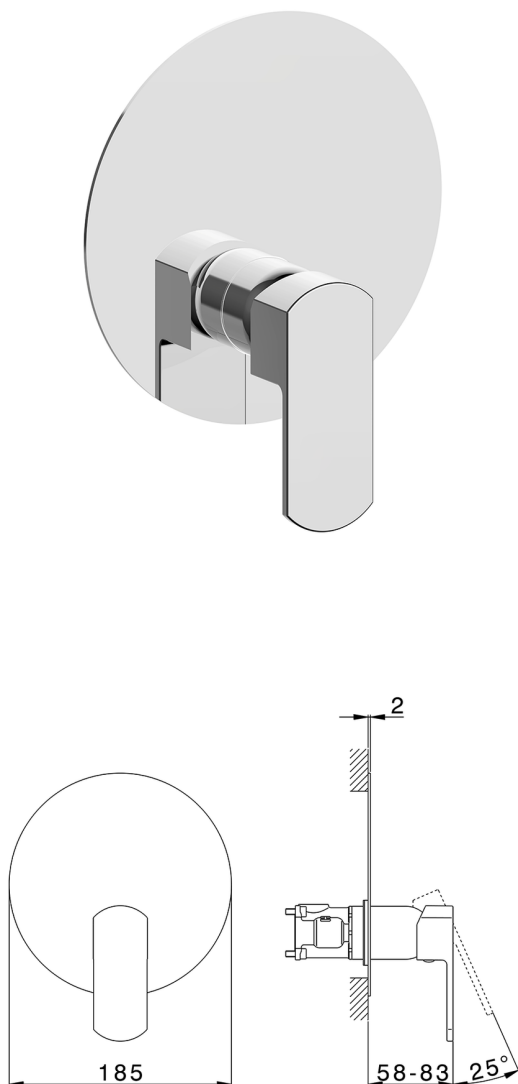

Exposed part for Single Lever One Box Valve DADO_DD0BM010

MODEL **DD0BM010**

Exposed part for Single Lever One Box Valve, 1 Outlet, Minimum depth of installation: 67 mm, without concealed part, for items ZB00B030-ZB00B031

AVAILABLE FINISHINGS

-  **21** 21 Chrome
-  **2B** 2B Polished Nickel
-  **2F** 2F Brushed Nickel
-  **40** 40 Matt Black
-  **4Q** 4Q Matt White

CHARACTERISTICS

Cartridge Spare Parts **ZZ97179000**
35 mm Cartridge
 Installation **Concealed**
 Required concealed parts **ZB00B031**
ZB00B030

Exposed part for Single Lever One Box Valve DADO_DD0BM010

DD0BM010

<https://en.huberitalia.com/exposed-part-for-single-lever-one-box-valve-dado-dd0bm010>

One Box Universal Concealed Part ONE BOX_ZB00B031

MODEL **ZB00B031**

One Box Universal Concealed Part, for 1 or 2 or 3 outlet thermostatic or single lever, without trim kit, with noise reducers, with sealing gasket

AVAILABLE FINISHINGS

CHARACTERISTICS

Concealed **1**
Installation **Concealed**