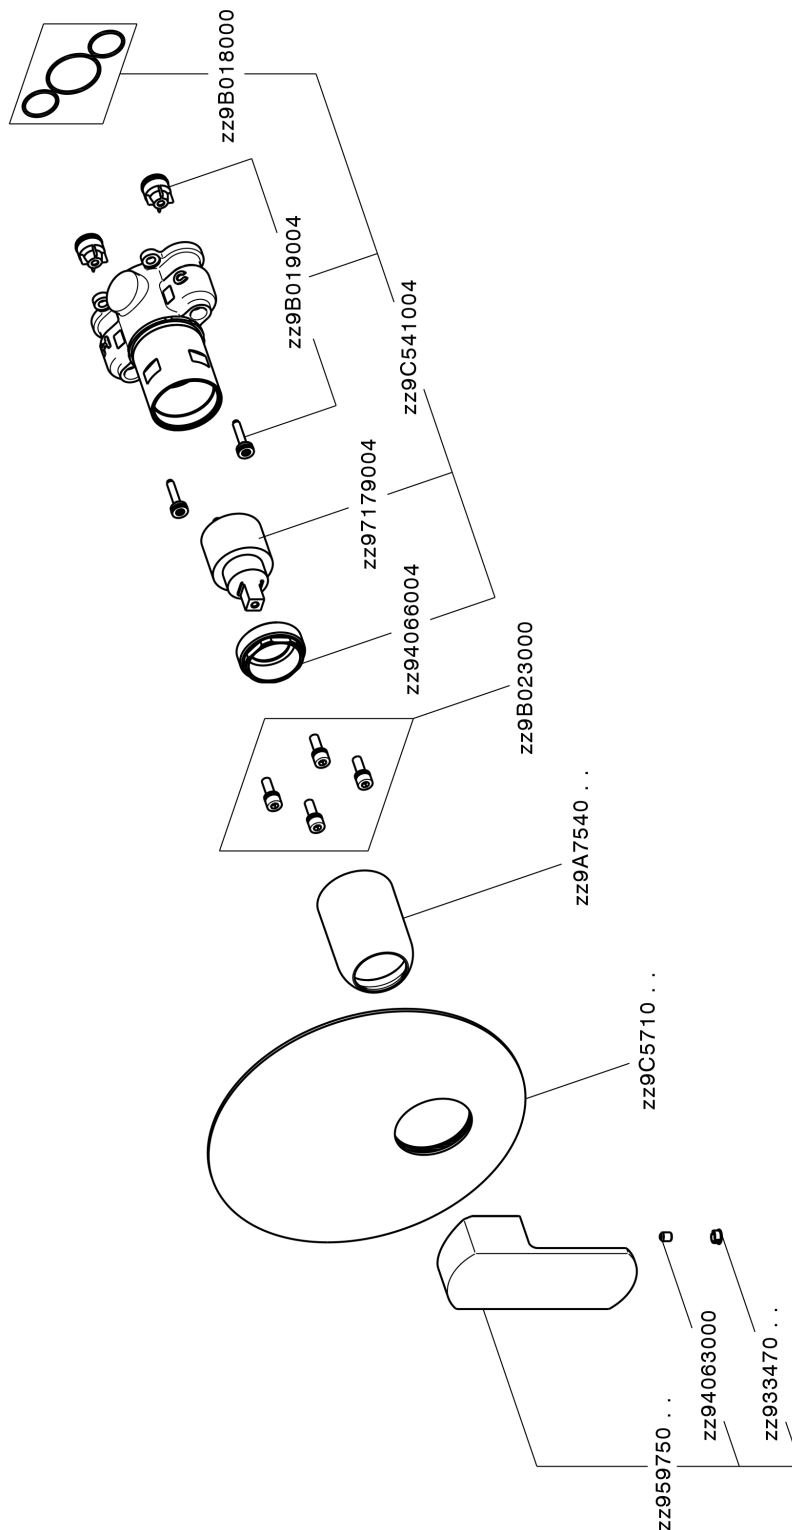

Exposed part for Single Lever One Box Valve DADO_DD0BM010

MODEL **DD0BM010**

Exposed part for Single Lever One Box Valve, 1 Outlet, Minimum depth of installation: 67 mm, without concealed part, for items ZB00B030-ZB00B031

AVAILABLE FINISHINGS

-  **21** 21 Chrome
-  **2B** 2B Polished Nickel
-  **2F** 2F Brushed Nickel
-  **40** 40 Matt Black
-  **4Q** 4Q Matt White

CHARACTERISTICS

Cartridge Spare Parts **ZZ97179000**
35 mm Cartridge
 Installation **Concealed**
 Required concealed parts **ZB00B031**
ZB00B030

Exposed part for Single Lever One Box Valve DADO_DD0BM010

DD0BM010

<https://en.huberitalia.com/exposed-part-for-single-lever-one-box-valve-dado-dd0bm010>

One Box Universal Concealed Part ONE BOX_ZB00B031

MODEL **ZB00B031**

One Box Universal Concealed Part, for 1 or 2 or 3 outlet thermostatic or single lever, without trim kit, with noise reducers, with sealing gasket

AVAILABLE FINISHINGS

CHARACTERISTICS

Concealed **1**
Installation **Concealed**